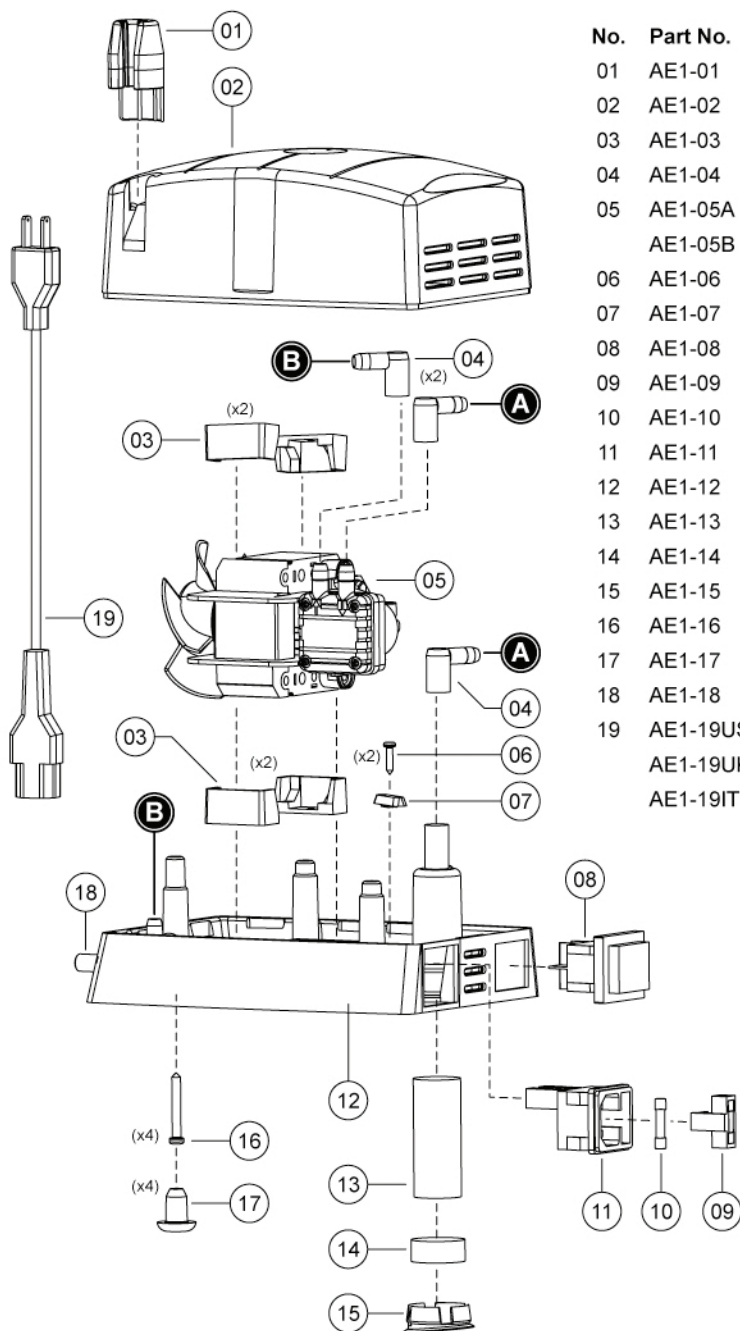

9. EXPLODED DIAGRAM & PARTS LIST

No.	Part No.	Description
01	AE1-01	Airbrush holder
02	AE1-02	Housing cover
03	AE1-03	Rubber motor guards
04	AE1-04	Air tube fittings
05	AE1-05A	Compressor (110V)
	AE1-05B	Compressor (230V)
06	AE1-06	Screw
07	AE1-07	Wire stay
08	AE1-08	On/Off switch
09	AE1-09	Fuse holder
10	AE1-10	Fuse 2.5A
11	AE1-11	Power cord port
12	AE1-12	Housing base
13	AE1-13	Filter B
14	AE1-14	Filter A
15	AE1-15	Air filter cap
16	AE1-16	Screw
17	AE1-17	Rubber feet
18	AE1-18	1/8" NPS male fitting
19	AE1-19US	Power cord (US)
	AE1-19UK	Power cord (UK)
	AE1-19IT	Power cord (ITA)