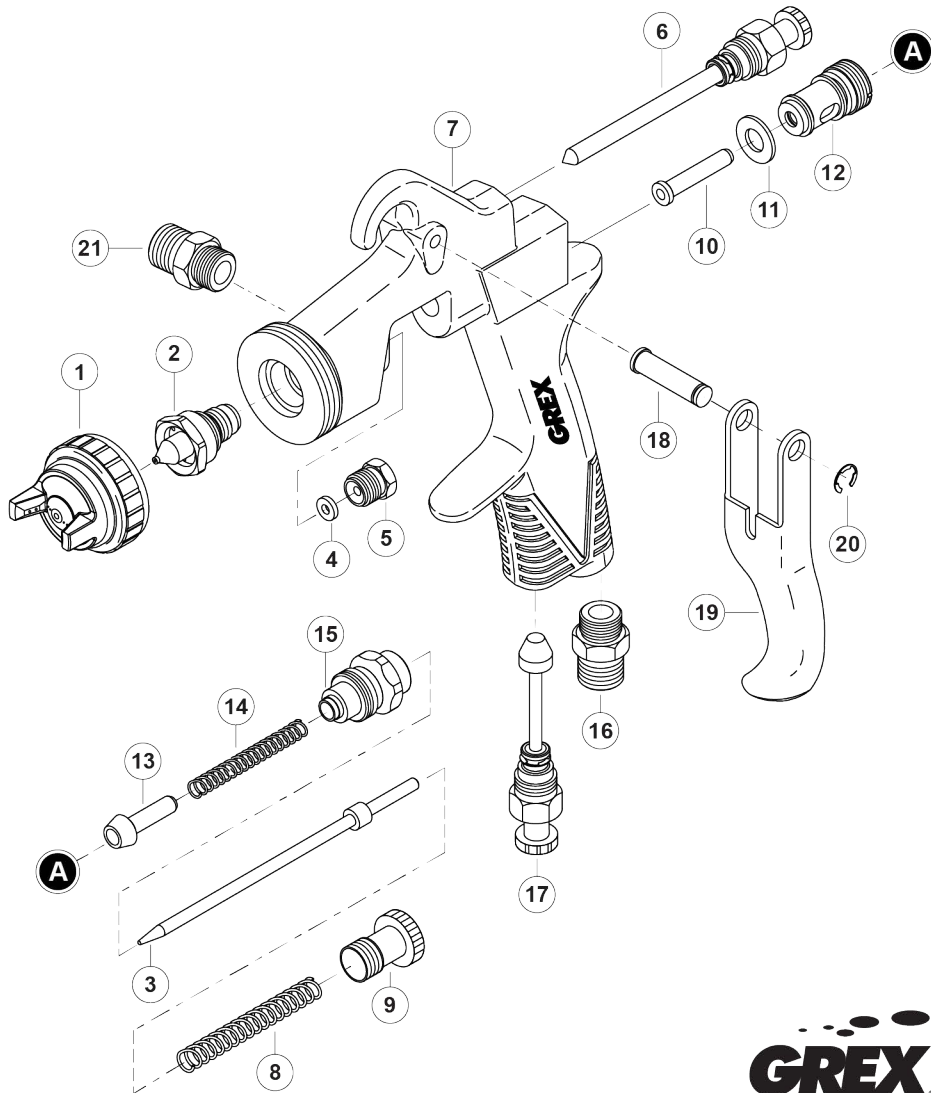

# GREX X1000 EXPLODED DIAGRAM & PARTS LIST v1.4

No.	Part No.	Part Description	No.	Part No.	Part Description
1	X1000NCS	Air Nozzle Cap Set	12	X1000VSS	Air Valve Seal Set
2	A051000	Fluid Nozzle	13	A150038	Air Valve
3	A021000	Fluid Needle	14	A110007	Air Valve Spring
4	A120008	Needle Packing	15	X1000FGA	Fluid Adjusting Guide Set
5	A150052	Needle Packing Seat	16	A150041	Air Nipple
6	X1000ACA	Fan Air Control Assembly	17	X1000AVA	Air Regulator Set
7	A011000	Gun Body	18	A150046	Trigger Stud
8	A110006	Fluid Needle Spring	19	A150047	Trigger
9	A150034	Fluid Adjusting Knob	20	A150048	E-Stopper
10	A150035	Air Valve Stem	21	A150049	Fluid Inlet
11	A120007	Teflon O-ring			