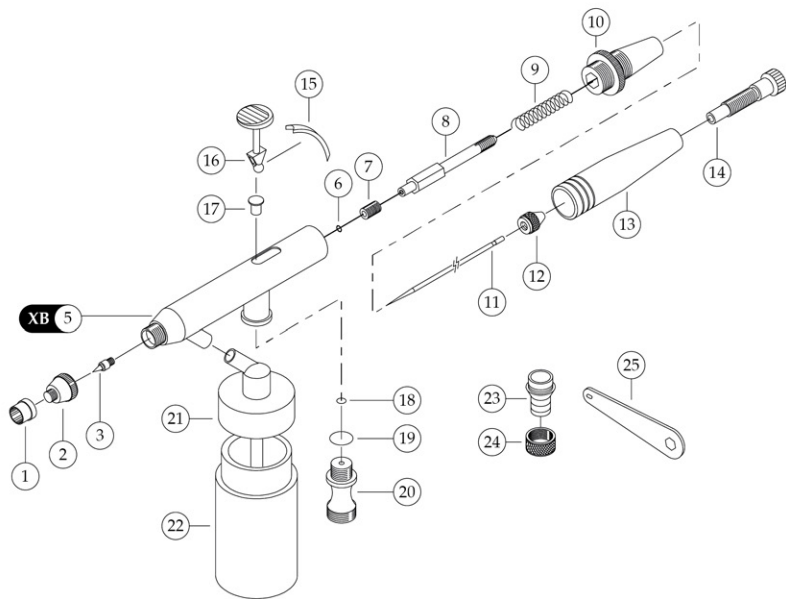

Grex Genesis.XB Exploded Diagram

| No. | Part No. | Part Description |
|-----|----------|-------------------------|
| 1 | A031030 | Needle cap |
| 2 | A041030 | Nozzle cap |
| 3 | A054030 | Fluid nozzle |
| 5 | A010006 | Body |
| 6 | A120002 | Packing seal |
| 7 | A130001 | Packing screw |
| 8 | A072030 | Needle chuck |
| 9 | A110002 | Needle chuck spring |
| 10 | A130010 | Spring housing |
| 11 | A021030 | Fluid needle |
| 12 | A150001 | Needle lock |
| 13 | A080003 | Rear handle cap |
| 14 | A150003 | Pre-set adjustment knob |
| 15 | A150005 | Actuator |
| 16 | A150007 | Trigger button |
| 17 | A150029 | Piston |
| 18 | A120015 | O-ring |
| 19 | A060009 | O-ring |
| 20 | A150028 | Air valve assembly |
| 21 | A100001 | Bottom siphon assembly |
| 22 | A140001 | Paint bottle (30mL) |
| 23 | A150011 | Threaded insert |
| 24 | A150012 | Nut |
| 25 | A150027 | Nozzle wrench |