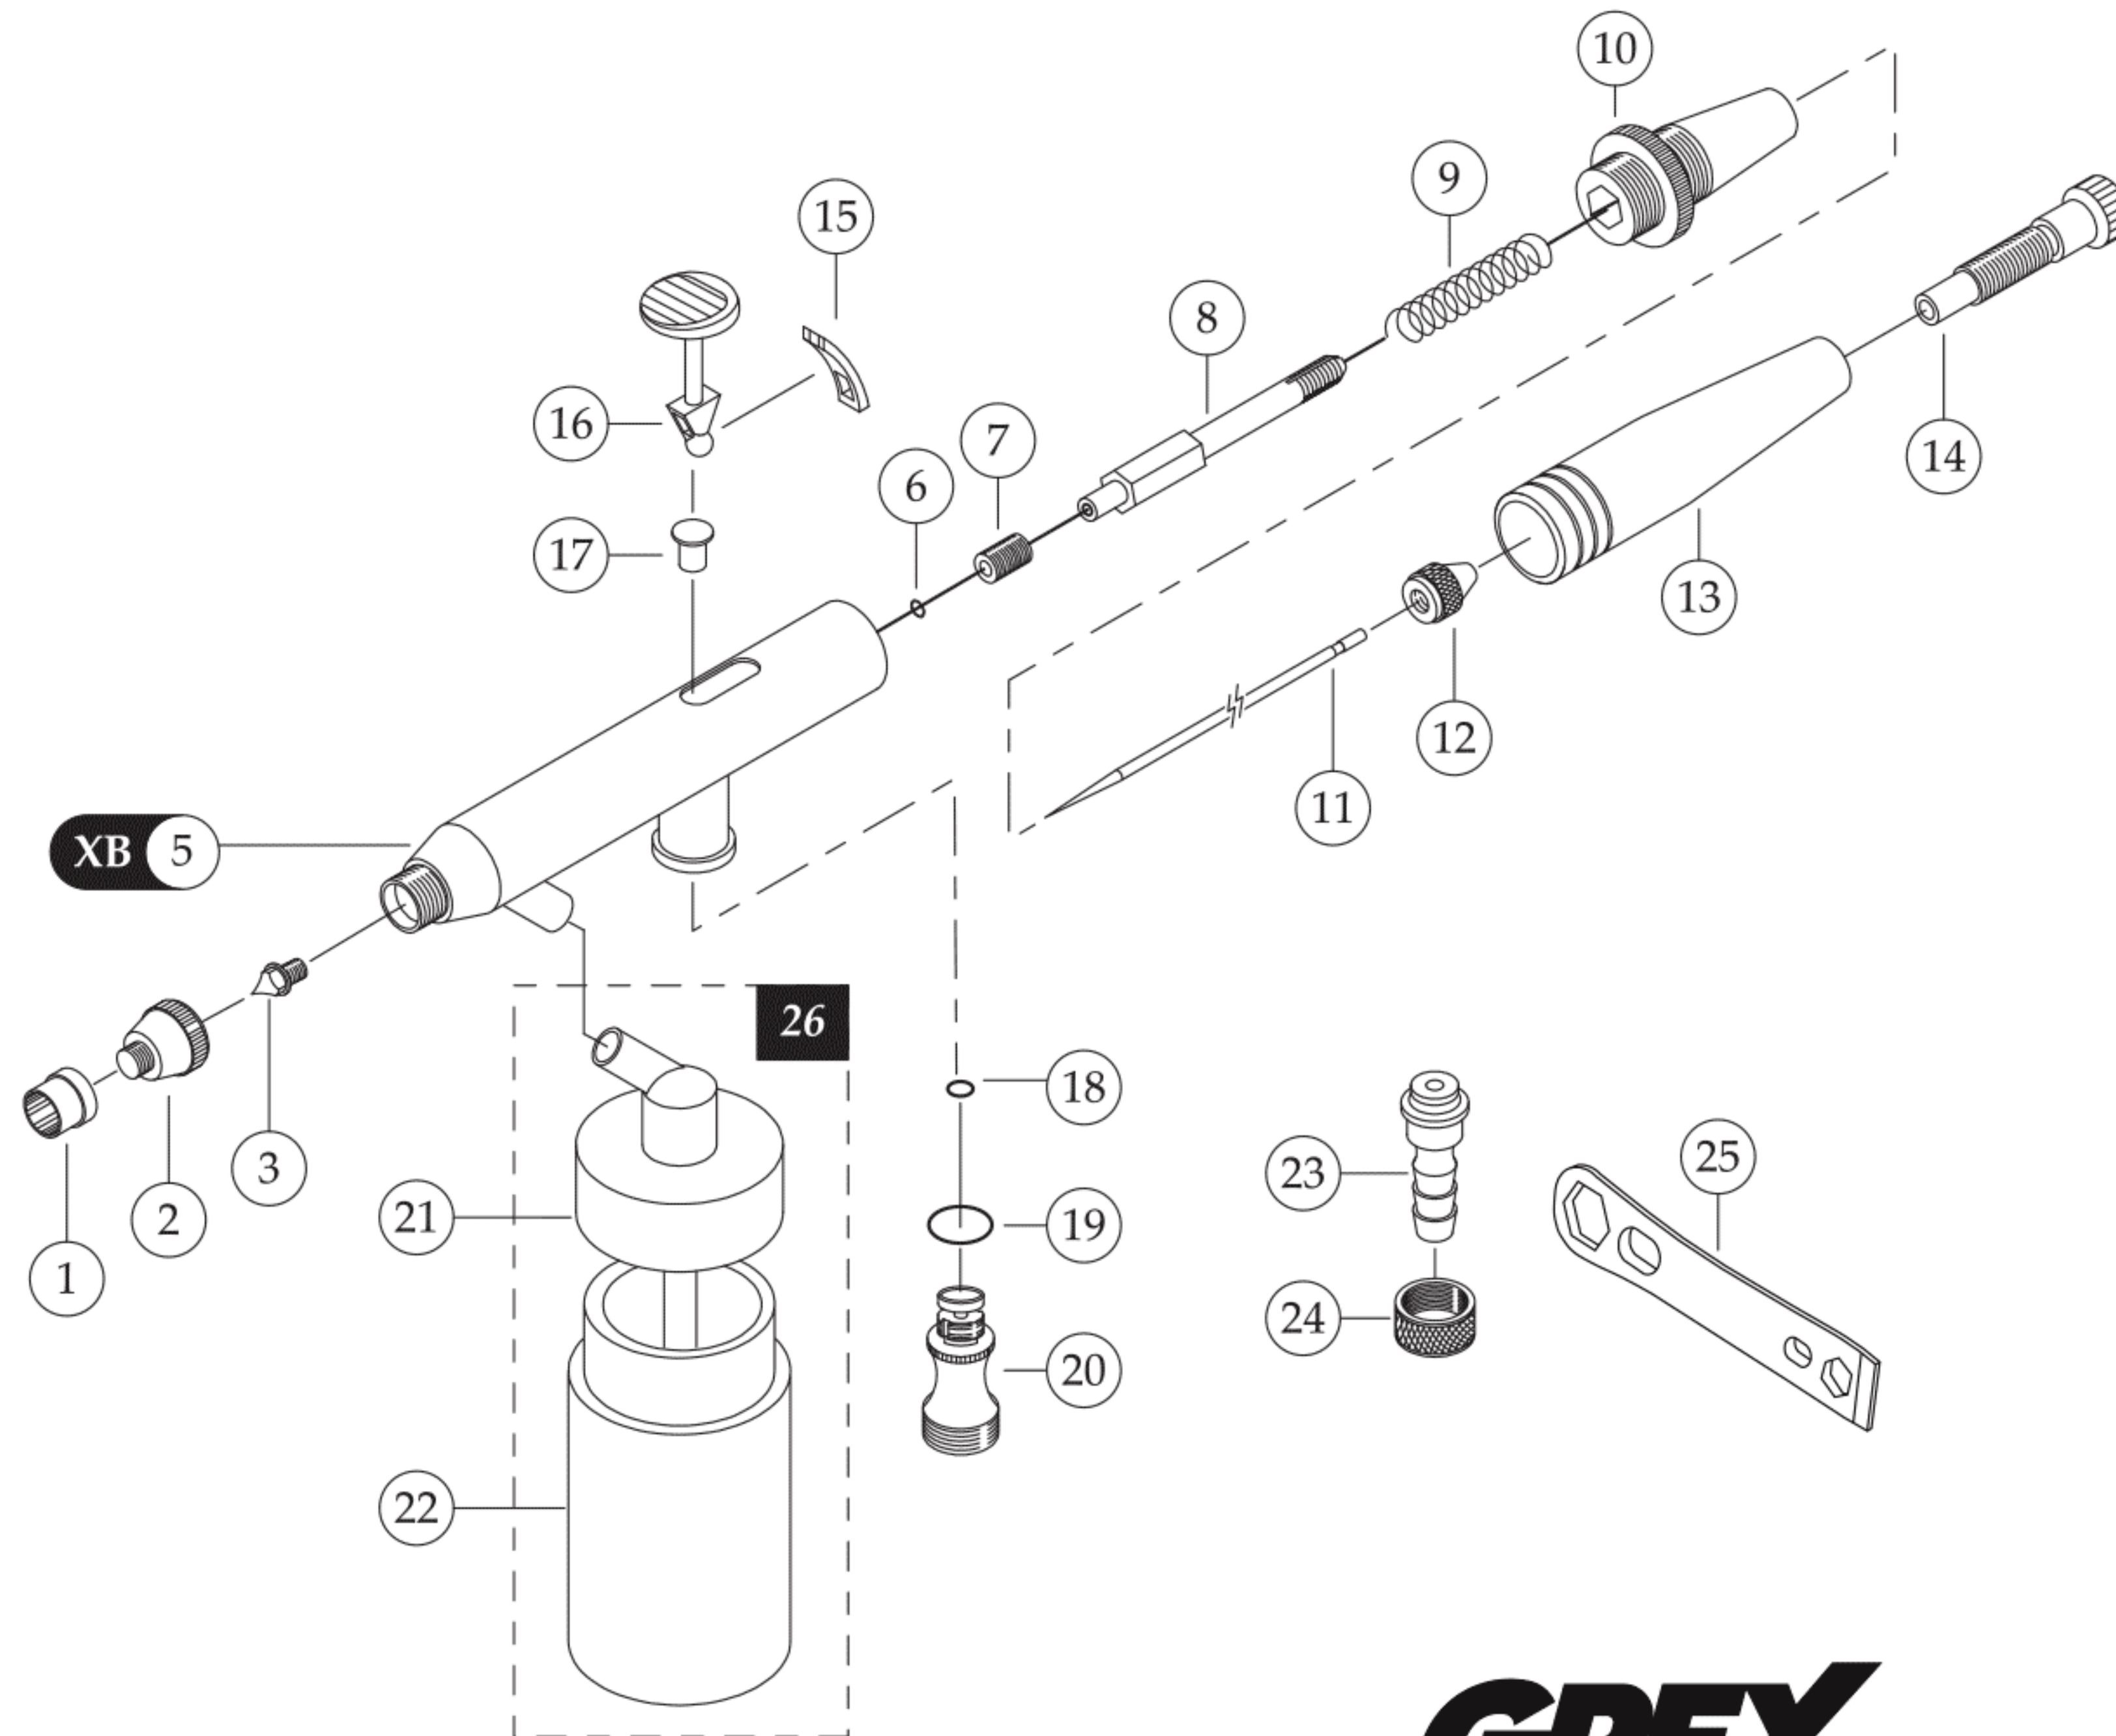

Grex Genesis.XB Exploded Diagram

No.	Part No.	Part Description
1	A031030	Needle cap
2	A041030	Nozzle cap
3	A054030	Fluid nozzle
5	A010006	Body
6	A120002	Packing seal
7	A130001	Packing screw
8	A072030	Needle chuck
9	A110002	Needle chuck spring
10	A130010	Spring housing
11	A021030	Fluid needle
12	A150001	Needle lock
13	A080003	Rear handle cap
14	A150003	Pre-set adjustment knob
15	A150005	Actuator
16	A150007	Trigger button
17	A150029	Piston
18	A120015	O-ring
19	A060009	O-ring
20	A150028	Air valve assembly
21	CV1-2TB	Bottom siphon assembly
22	A140001	Paint bottle (30mL)
23	A150011	Threaded insert
24	A150012	Nut
25	A150027	Nozzle wrench
26	CP30-2	30mL bottle with siphon