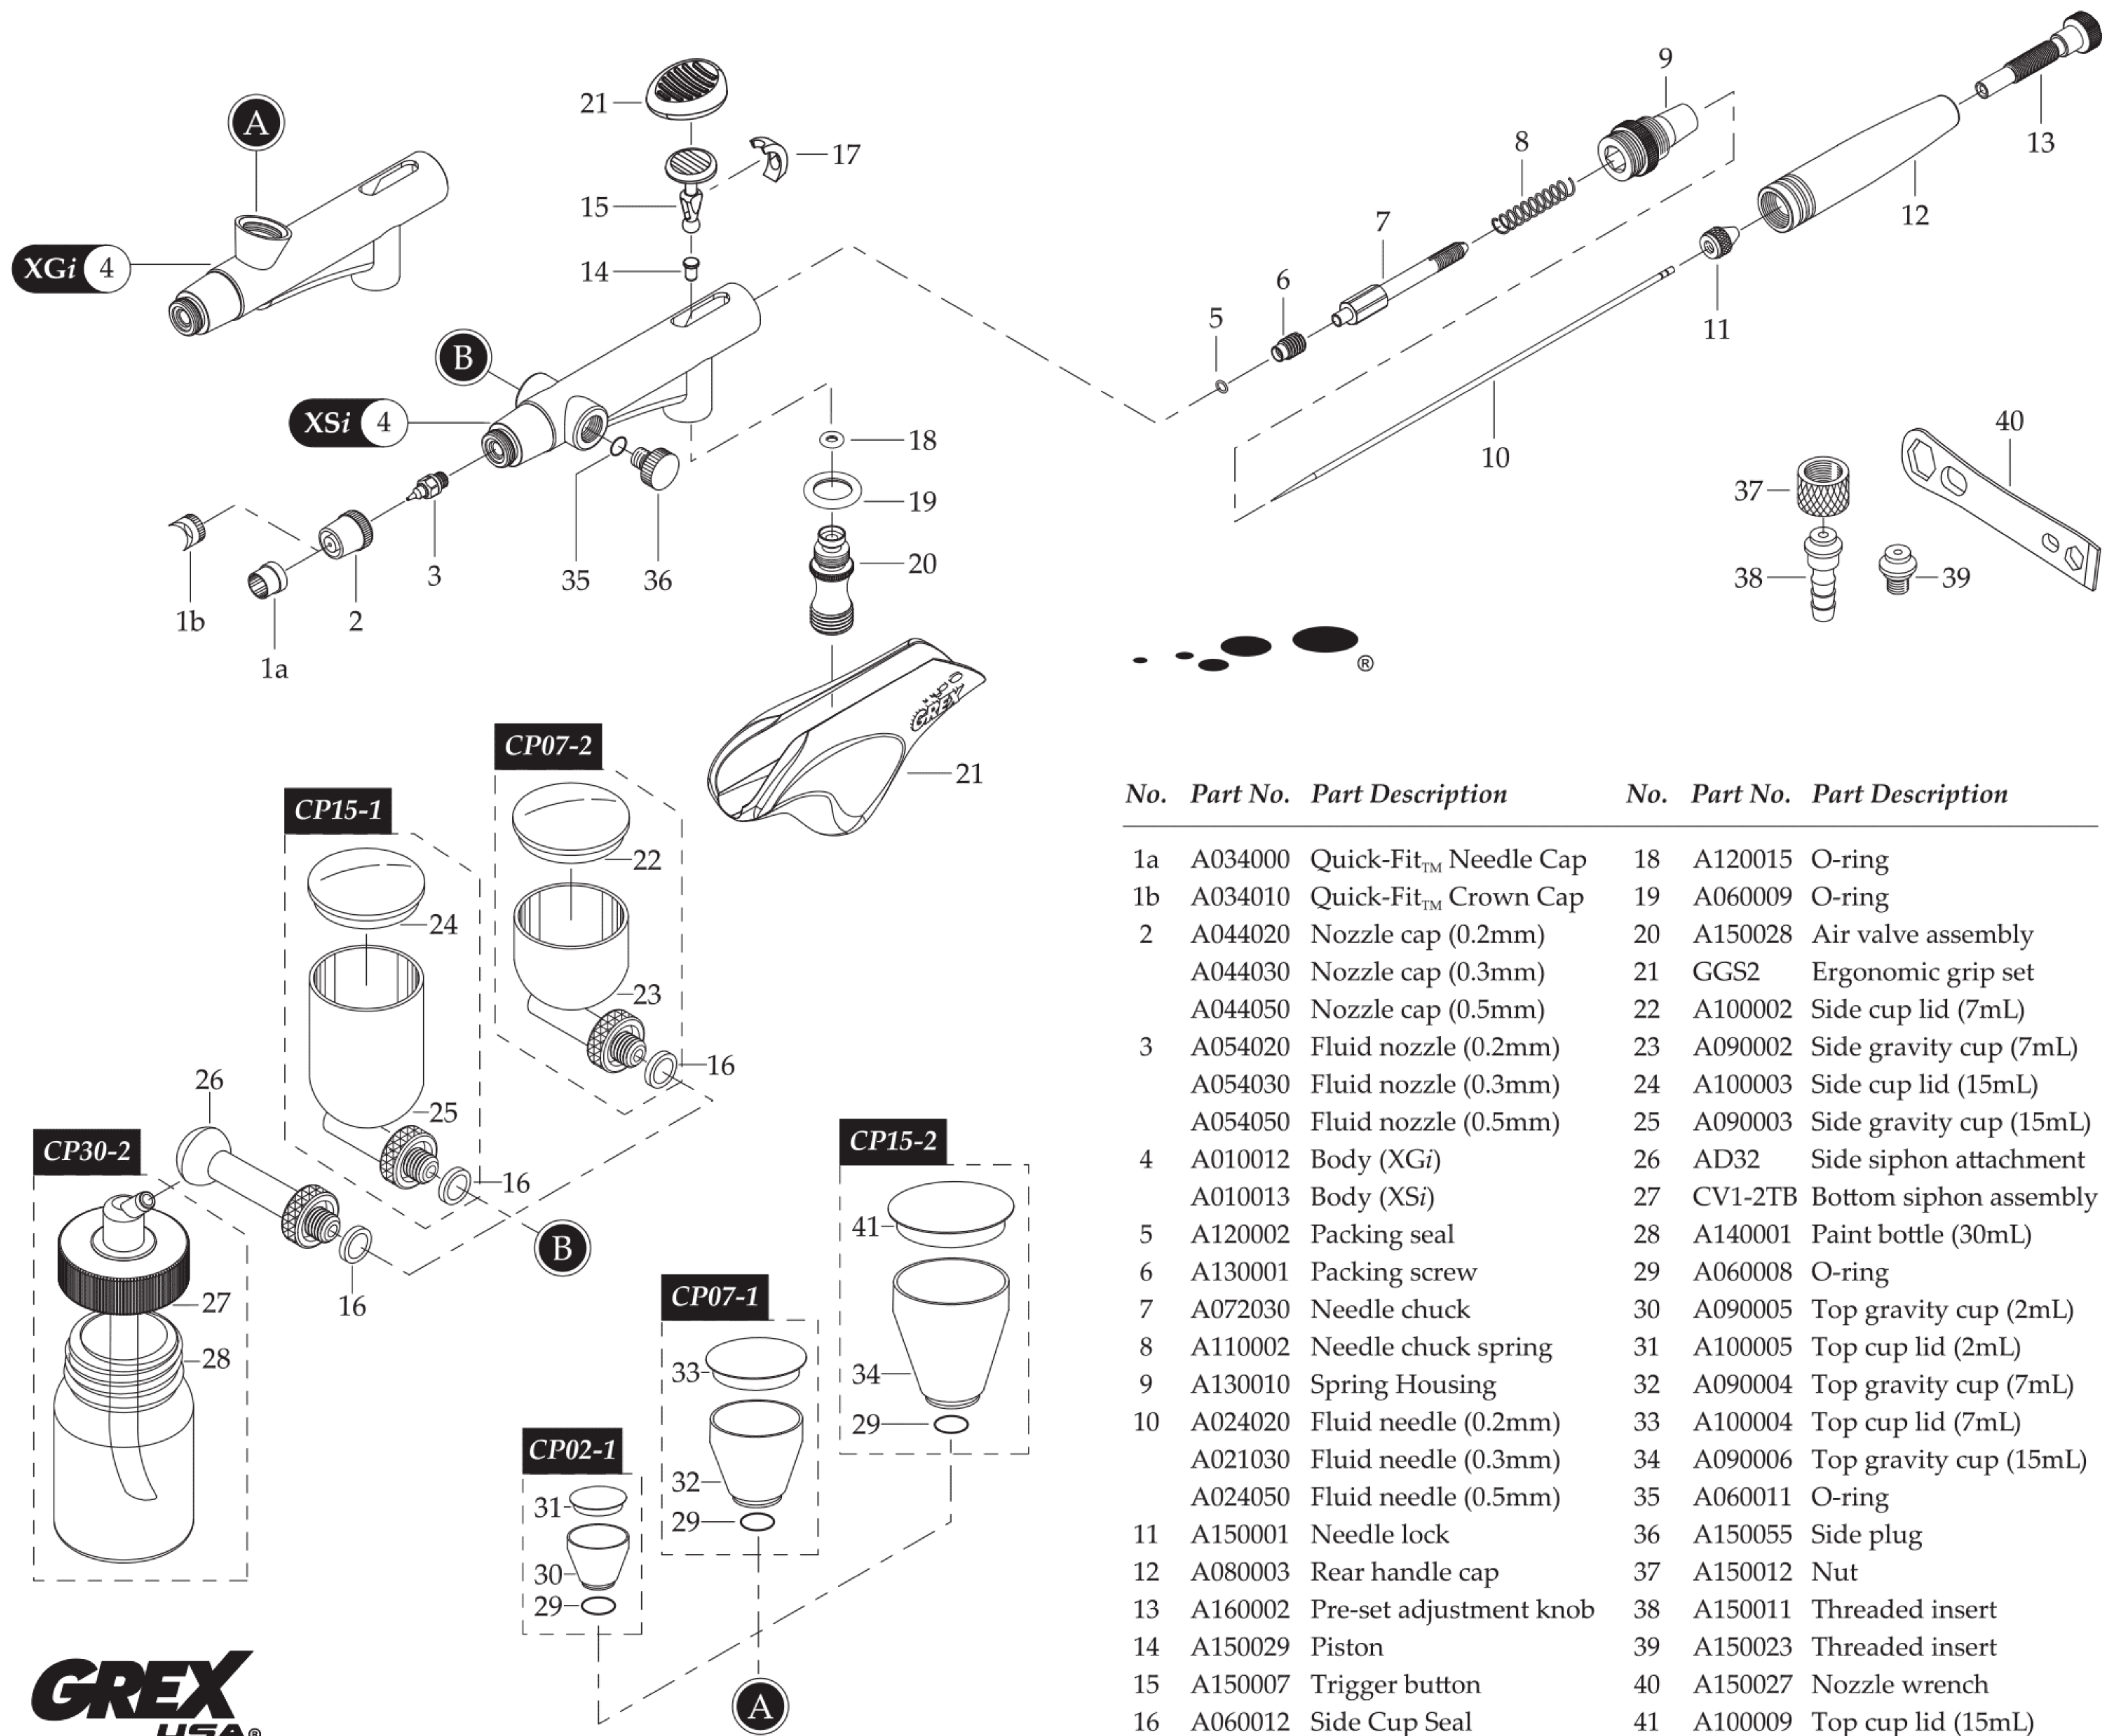

GreX Genesis.XGi & XSi - Exploded Diagram & Parts List

v 1.4

No.	Part No.	Part Description	No.	Part No.	Part Description
1a	A034000	Quick-Fit™ Needle Cap	18	A120015	O-ring
1b	A034010	Quick-Fit™ Crown Cap	19	A060009	O-ring
2	A044020	Nozzle cap (0.2mm)	20	A150028	Air valve assembly
	A044030	Nozzle cap (0.3mm)	21	GG52	Ergonomic grip set
	A044050	Nozzle cap (0.5mm)	22	A100002	Side cup lid (7mL)
3	A054020	Fluid nozzle (0.2mm)	23	A090002	Side gravity cup (7mL)
	A054030	Fluid nozzle (0.3mm)	24	A100003	Side cup lid (15mL)
	A054050	Fluid nozzle (0.5mm)	25	A090003	Side gravity cup (15mL)
4	A010012	Body (XGi)	26	AD32	Side siphon attachment
	A010013	Body (XSi)	27	CV1-2TB	Bottom siphon assembly
5	A120002	Packing seal	28	A140001	Paint bottle (30mL)
6	A130001	Packing screw	29	A060008	O-ring
7	A072030	Needle chuck	30	A090005	Top gravity cup (2mL)
8	A110002	Needle chuck spring	31	A100005	Top cup lid (2mL)
9	A130010	Spring Housing	32	A090004	Top gravity cup (7mL)
10	A024020	Fluid needle (0.2mm)	33	A100004	Top cup lid (7mL)
	A021030	Fluid needle (0.3mm)	34	A090006	Top gravity cup (15mL)
	A024050	Fluid needle (0.5mm)	35	A060011	O-ring
11	A150001	Needle lock	36	A150055	Side plug
12	A080003	Rear handle cap	37	A150012	Nut
13	A160002	Pre-set adjustment knob	38	A150011	Threaded insert
14	A150029	Piston	39	A150023	Threaded insert
15	A150007	Trigger button	40	A150027	Nozzle wrench
16	A060012	Side Cup Seal	41	A100009	Top cup lid (15mL)
17	A150005	Actuator			