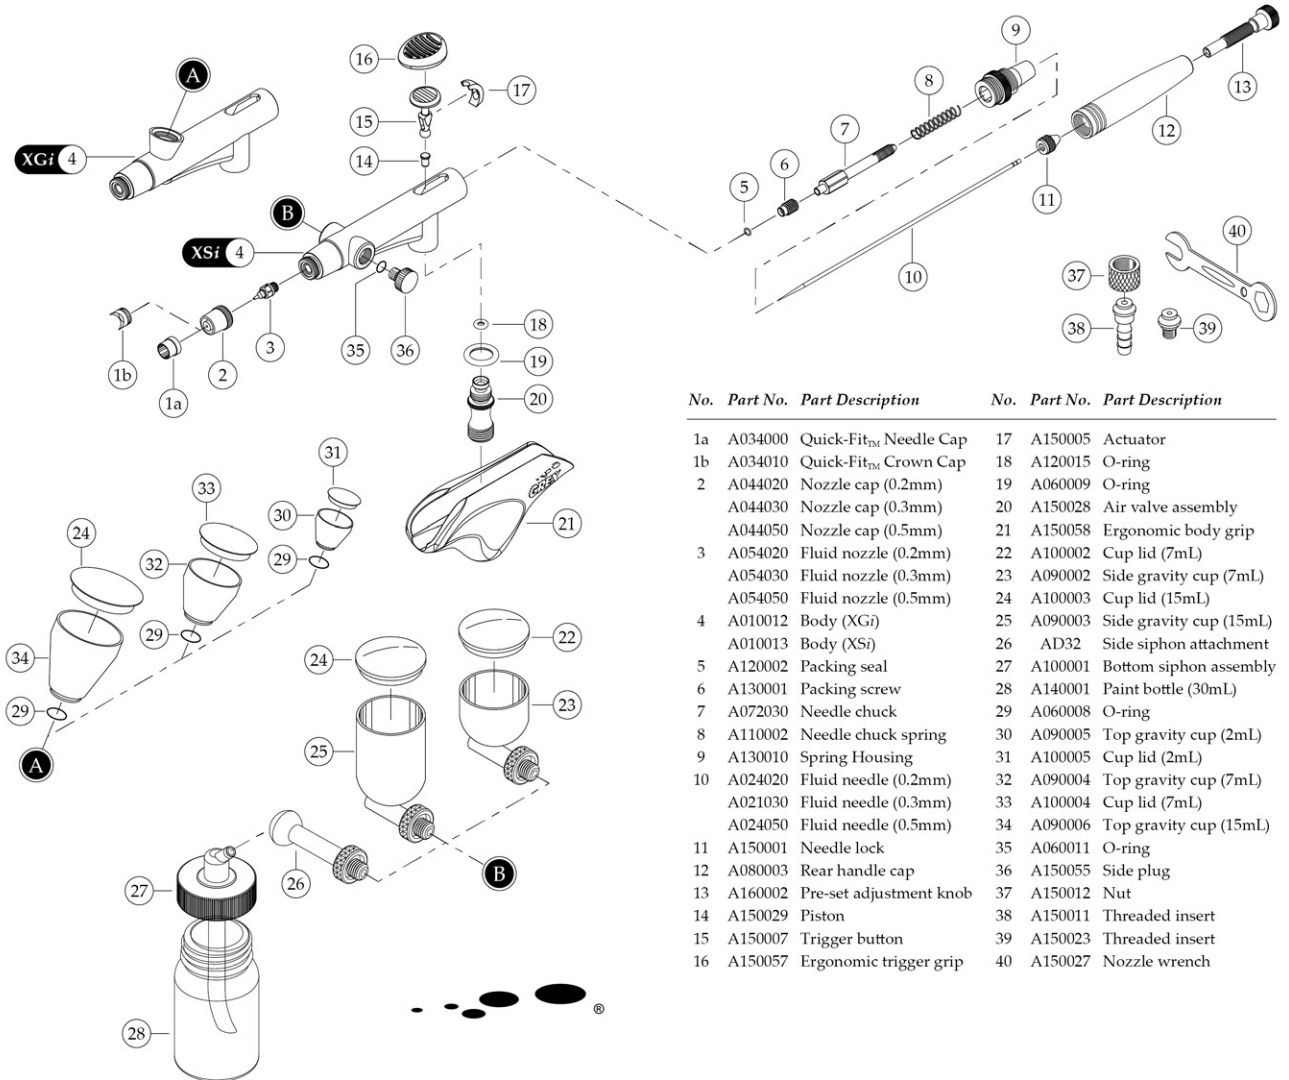

Grex Genesis.XGi & XSi - Exploded Diagram

No.	Part No.	Part Description	No.	Part No.	Part Description
1a	A034000	Quick-Fit™ Needle Cap	17	A150005	Actuator
1b	A034010	Quick-Fit™ Crown Cap	18	A120015	O-ring
2	A044020	Nozzle cap (0.2mm)	19	A060009	O-ring
	A044030	Nozzle cap (0.3mm)	20	A150028	Air valve assembly
	A044050	Nozzle cap (0.5mm)	21	A150058	Ergonomic body grip
3	A054020	Fluid nozzle (0.2mm)	22	A100002	Cup lid (7mL)
	A054030	Fluid nozzle (0.3mm)	23	A090002	Side gravity cup (7mL)
	A054050	Fluid nozzle (0.5mm)	24	A100003	Cup lid (15mL)
4	A010012	Body (XGi)	25	A090003	Side gravity cup (15mL)
	A010013	Body (XSi)	26	AD32	Side siphon attachment
5	A120002	Packing seal	27	A100001	Bottom siphon assembly
6	A130001	Packing screw	28	A140001	Paint bottle (30mL)
7	A072030	Needle chuck	29	A060008	O-ring
8	A110002	Needle chuck spring	30	A090005	Top gravity cup (2mL)
9	A130010	Spring Housing	31	A100005	Cup lid (2mL)
10	A024020	Fluid needle (0.2mm)	32	A090004	Top gravity cup (7mL)
	A021030	Fluid needle (0.3mm)	33	A100004	Cup lid (7mL)
	A024050	Fluid needle (0.5mm)	34	A090006	Top gravity cup (15mL)
11	A150001	Needle lock	35	A060011	O-ring
12	A080003	Rear handle cap	36	A150055	Side plug
13	A160002	Pre-set adjustment knob	37	A150012	Nut
14	A150029	Piston	38	A150011	Threaded insert
15	A150007	Trigger button	39	A150023	Threaded insert
16	A150057	Ergonomic trigger grip	40	A150027	Nozzle wrench