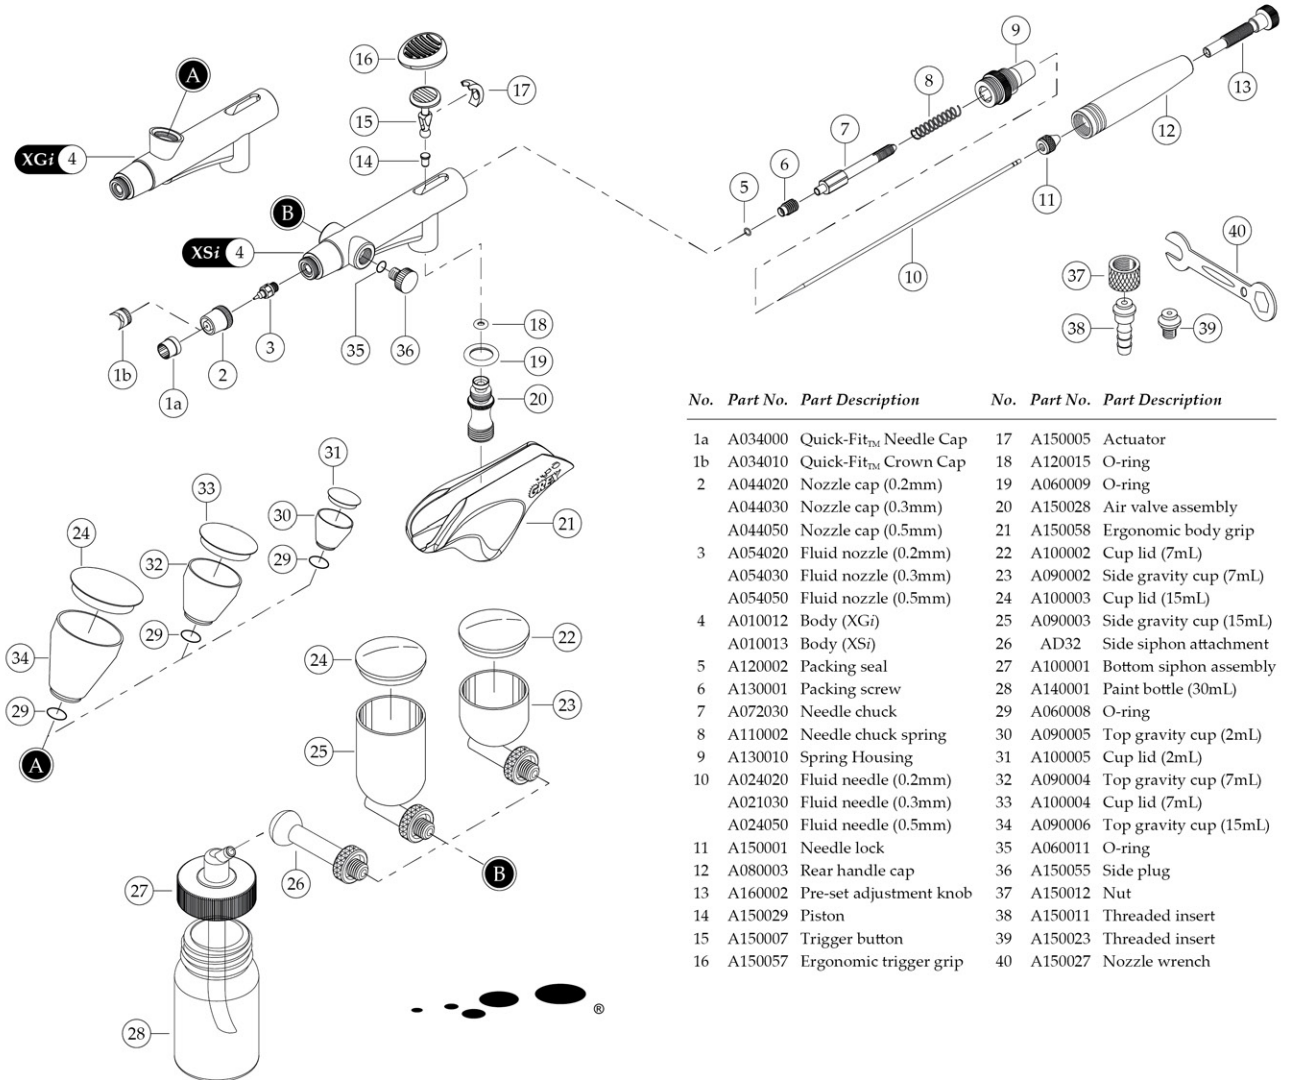

GreX Genesis.XGi & XSi - Exploded Diagram

No.	Part No.	Part Description	No.	Part No.	Part Description
1a	A034000	Quick-Fit™ Needle Cap	17	A150005	Actuator
1b	A034010	Quick-Fit™ Crown Cap	18	A120015	O-ring
2	A044020	Nozzle cap (0.2mm)	19	A060009	O-ring
	A044030	Nozzle cap (0.3mm)	20	A150028	Air valve assembly
	A044050	Nozzle cap (0.5mm)	21	A150058	Ergonomic body grip
3	A054020	Fluid nozzle (0.2mm)	22	A100002	Cup lid (7mL)
	A054030	Fluid nozzle (0.3mm)	23	A090002	Side gravity cup (7mL)
	A054050	Fluid nozzle (0.5mm)	24	A100003	Cup lid (15mL)
4	A010012	Body (XGi)	25	A090003	Side gravity cup (15mL)
	A010013	Body (XSi)	26	AD32	Side siphon attachment
5	A120002	Packing seal	27	A100001	Bottom siphon assembly
6	A130001	Packing screw	28	A140001	Paint bottle (30mL)
7	A072030	Needle chuck	29	A060008	O-ring
8	A110002	Needle chuck spring	30	A090005	Top gravity cup (2mL)
9	A130010	Spring Housing	31	A100005	Cup lid (2mL)
10	A024020	Fluid needle (0.2mm)	32	A090004	Top gravity cup (7mL)
	A021030	Fluid needle (0.3mm)	33	A100004	Cup lid (7mL)
	A024050	Fluid needle (0.5mm)	34	A090006	Top gravity cup (15mL)
11	A150001	Needle lock	35	A060011	O-ring
12	A080003	Rear handle cap	36	A150055	Side plug
13	A160002	Pre-set adjustment knob	37	A150012	Nut
14	A150029	Piston	38	A150011	Threaded insert
15	A150007	Trigger button	39	A150023	Threaded insert
16	A150057	Ergonomic trigger grip	40	A150027	Nozzle wrench