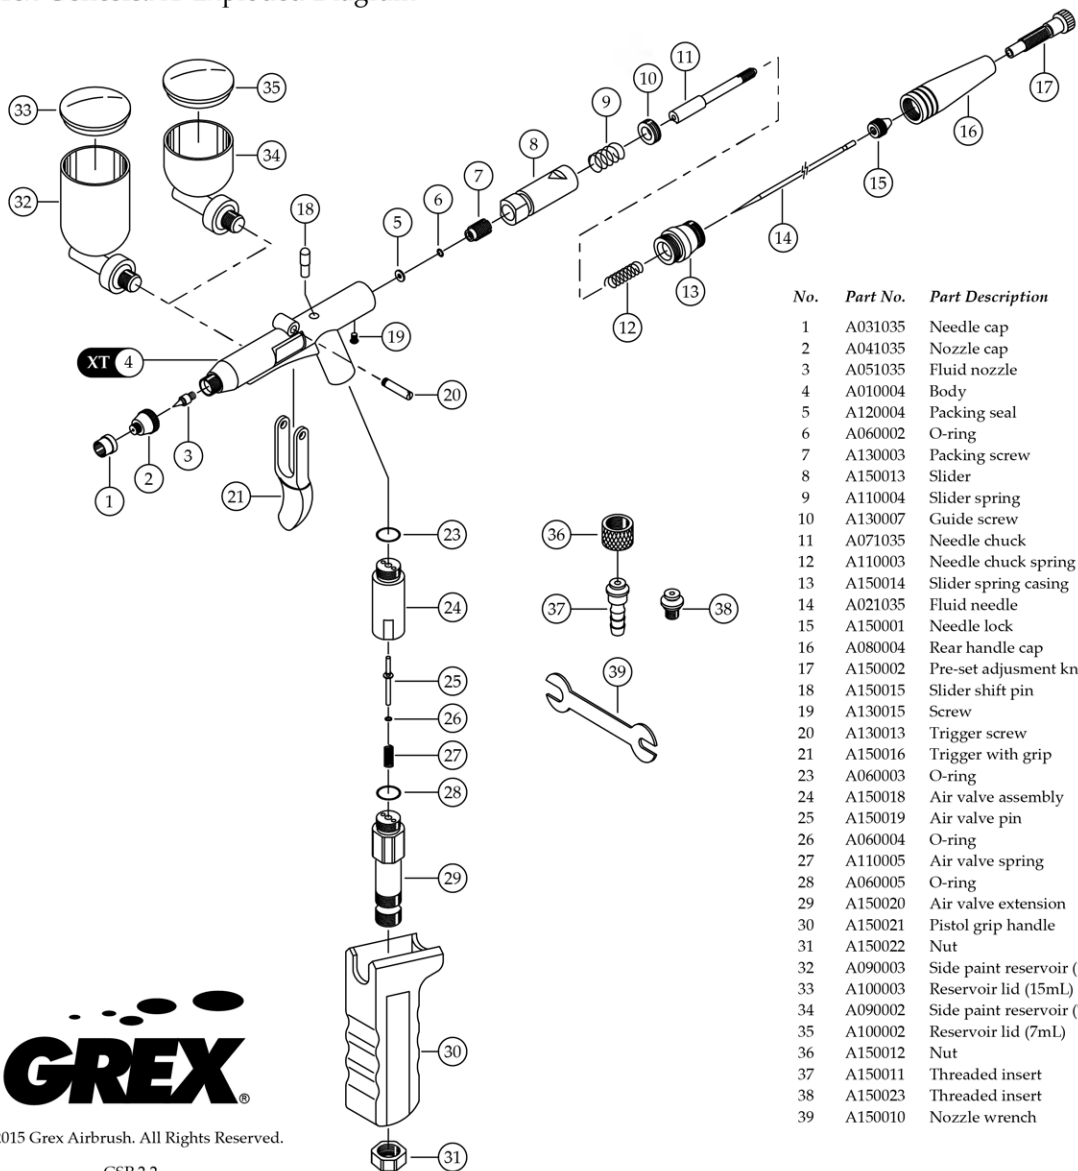

Grex Genesis.XT Exploded Diagram

No.	Part No.	Part Description
1	A031035	Needle cap
2	A041035	Nozzle cap
3	A051035	Fluid nozzle
4	A010004	Body
5	A120004	Packing seal
6	A060002	O-ring
7	A130003	Packing screw
8	A150013	Slider
9	A110004	Slider spring
10	A130007	Guide screw
11	A071035	Needle chuck
12	A110003	Needle chuck spring
13	A150014	Slider spring casing
14	A021035	Fluid needle
15	A150001	Needle lock
16	A080004	Rear handle cap
17	A150002	Pre-set adjustment knob
18	A150015	Slider shift pin
19	A130015	Screw
20	A130013	Trigger screw
21	A150016	Trigger with grip
23	A060003	O-ring
24	A150018	Air valve assembly
25	A150019	Air valve pin
26	A060004	O-ring
27	A110005	Air valve spring
28	A060005	O-ring
29	A150020	Air valve extension
30	A150021	Pistol grip handle
31	A150022	Nut
32	A090003	Side paint reservoir (15mL)
33	A100003	Reservoir lid (15mL)
34	A090002	Side paint reservoir (7mL)
35	A100002	Reservoir lid (7mL)
36	A150012	Nut
37	A150011	Threaded insert
38	A150023	Threaded insert
39	A150010	Nozzle wrench