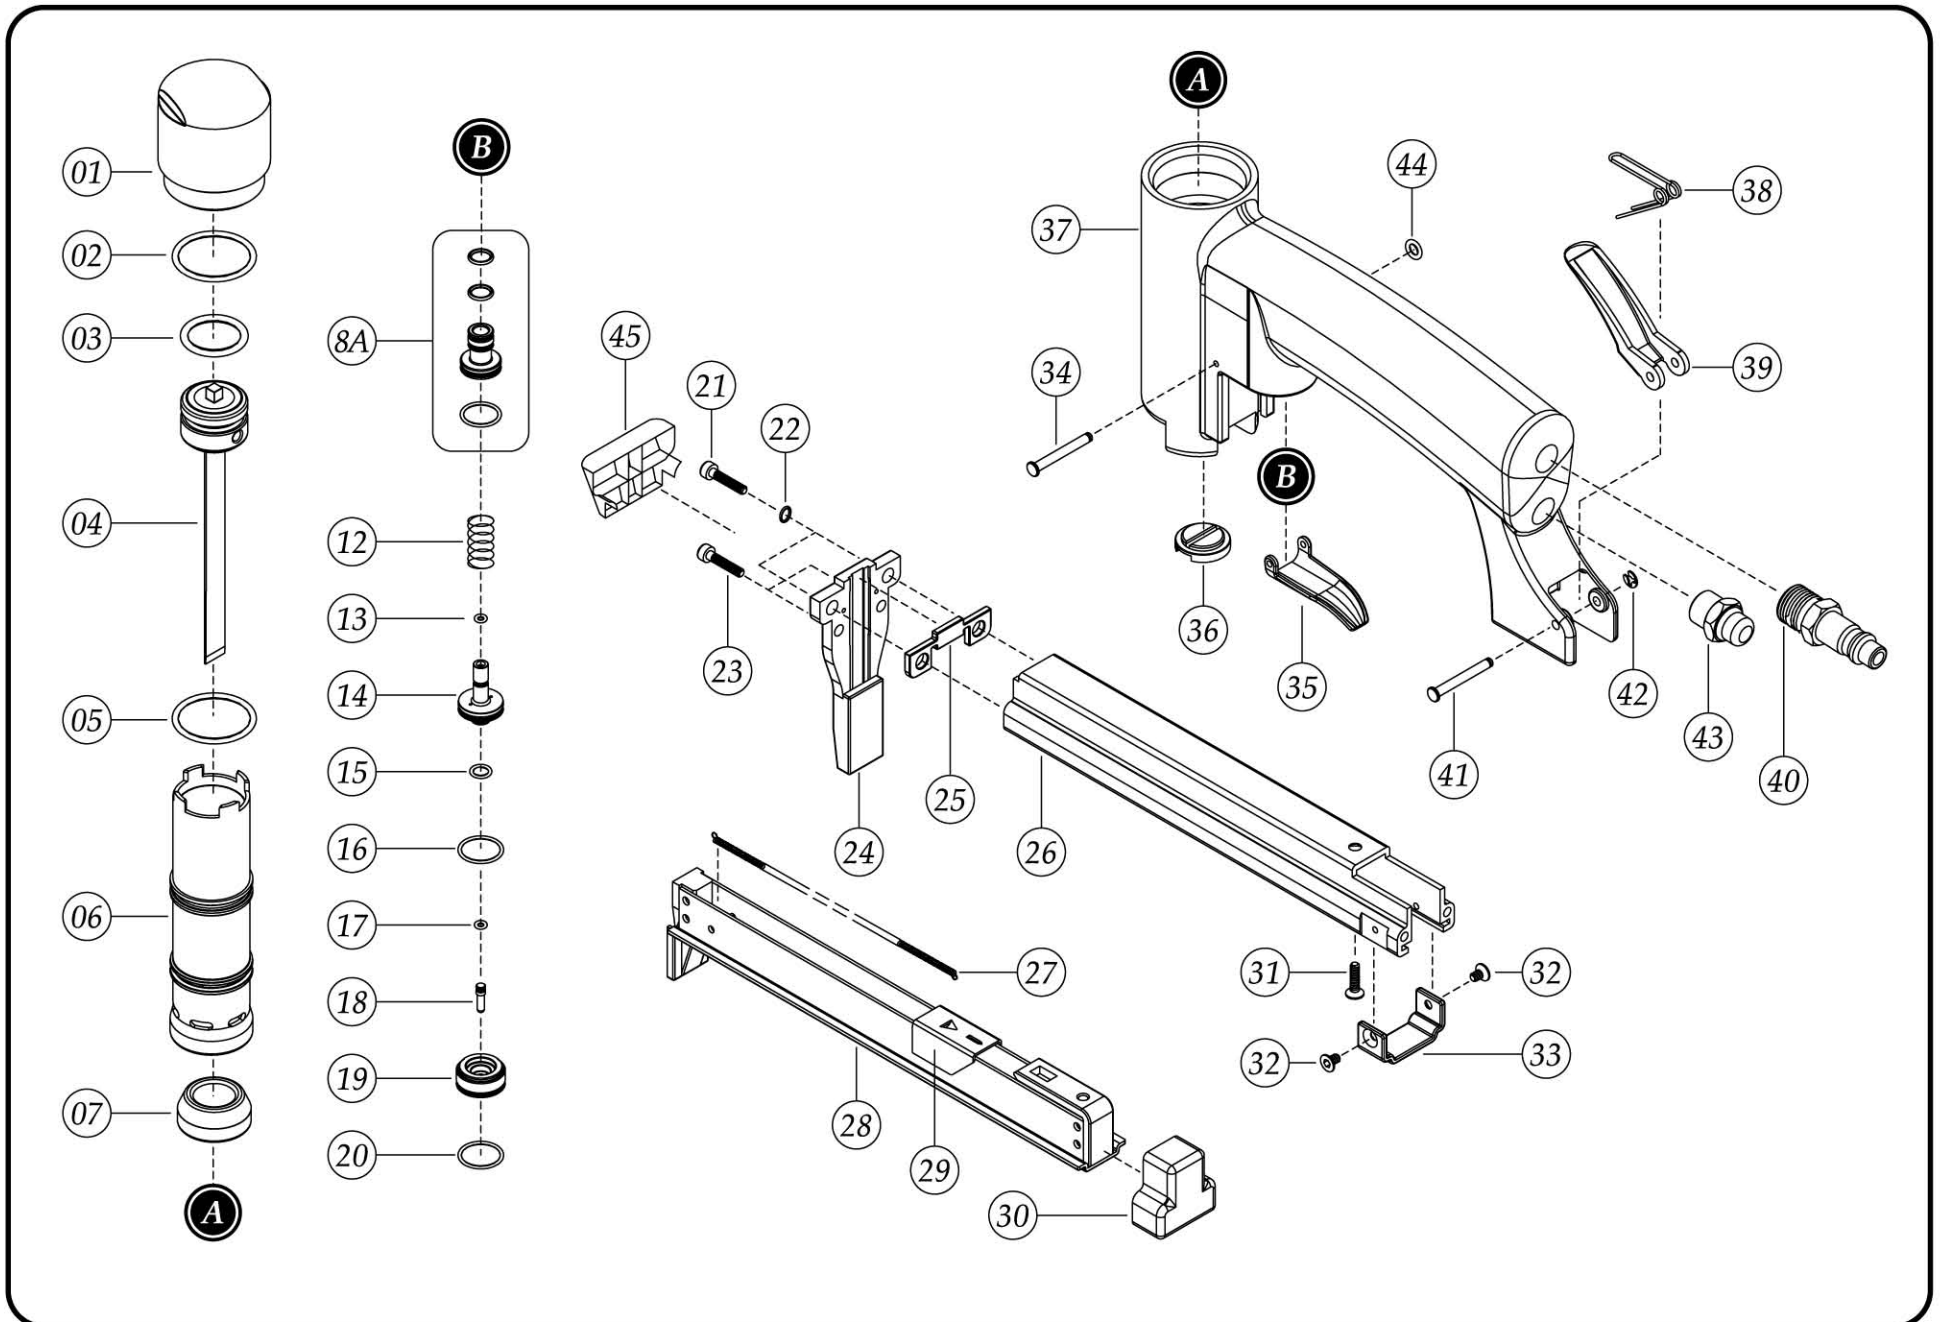

Grex 50AD-LNS, 71AD-LNS, 80AD-LNS

AD-LNS Series Long Nose Fine Wire Staplers

EXPLODED DIAGRAM

Grex 50AD-LNS, 71AD-LNS, 80AD-LNS

PARTS LIST

AD-LNS Series Long Nose Fine Wire Staplers

No.	Part No.	Description
01	23550	Head Cap Hammer
02	96133	O-Ring (Head Cap / Cylinder)
03	96101	O-Ring (Driver Piston)
04	23549	Piston Ram Assembly (50AD-LNS)
	23554	Piston Ram Assembly (71AD-LNS)
	23552	Piston Ram Assembly (80AD-LNS)
05	96100	O-Ring (Head Cap / Cylinder)
06	23553	Cylinder
07	23504	Bumper
8A	23563	Trigger Valve A Assembly
12	23506	Trigger Valve Spring
13	96104	O-Ring C (Trigger Valve)
14	23508	Trigger Valve B (AD Series)
15	96105	O-Ring D (Trigger Valve) AD Series
16	96106	O-Ring E (Trigger Valve) AD Series
17	96107	O-Ring F (Trigger Valve)
18	23509	Trigger Valve Stem (AD Series)
19	23510	Trigger Valve Guide (AD Series)
20	96106	O-Ring E (Trigger Valve)
21	99039	Hex. Soc. Head Screw
22	97002	Spring Washer
23	99026	Hex. Soc. Head Screw
24	23548	Nose (50AD-LNS)
	23555	Nose (71AD-LNS)
	23551	Nose (80AD-LNS)
25	23513	Nose Plate (For all 71, 80)
	23564	Nose Plate (For all 50, A11 & 2116)

No.	Part No.	Description
26	23514	Magazine Cover (50AD, AF & LNS)
	23517	Magazine Cover (71AD, AF & LNS)
	23522	Magazine Cover (80AD, AF & LNS)
27	23049	Pusher Spring
28	23516	Magazine (50AD, AF & LNS)
	23521	Magazine (71AD, AF & LNS)
	23526	Magazine (80AD, AF & LNS)
29	23074	Pusher (50AD, AF & LNS)
	23047	Pusher (71AD, AF & LNS)
	23060	Pusher (80AD, AF & LNS)
30	23518	Rear Magazine Bumper
31	91010	Hex. Soc. Flat Head Screw
32	91004	Hex. Soc. Flat Head Screw
33	23523	Magazine Retainer
34	23519	Pin (Trigger)
35	23524	Trigger
36	23525	Seal
37	23562	Gun Body (AD-LNS Series)
38	23528	Magazine Latch Spring
39	23529	Magazine Latch
40	94001	Coupling Plug
41	23530	Pin (Magazine Latch)
42	95001	E-Ring
43	23531	Air Silencer
44	96110	O-Ring
45	23561	Nose Cover