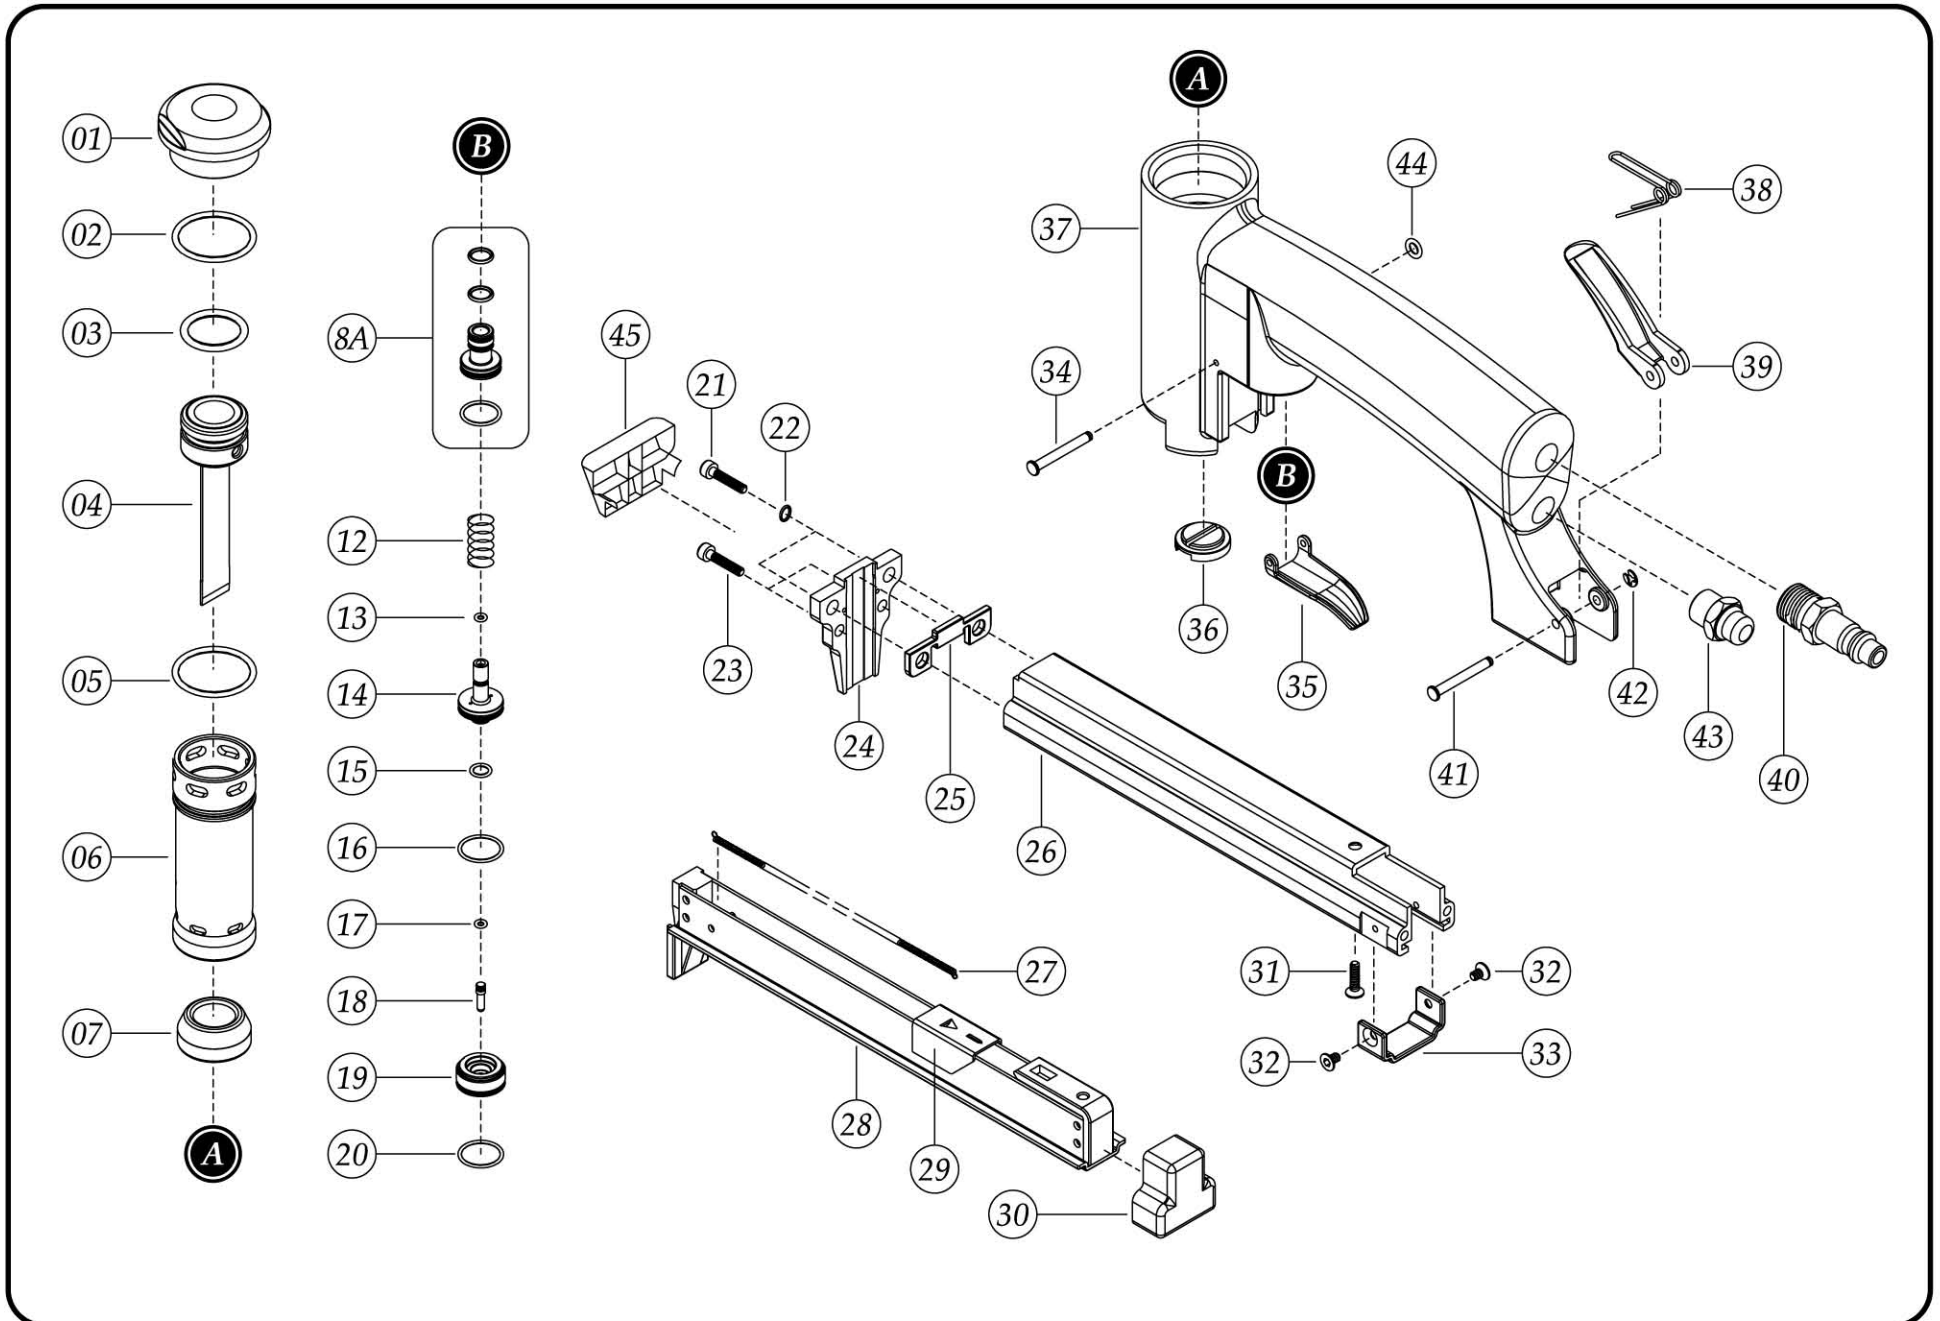

# Grex 50AD, 71AD, 80AD, A11AD

AD Series Fine Wire Staplers

# EXPLODED DIAGRAM

# PARTS LIST

No.	Part No.	Description
01	23501	Head Cap Hammer
02	96100	O-Ring (Head Cap / Cylinder)
03	96101	O-Ring (Driver Piston)
04	23502	Piston Ram Assembly (50AD & AF)
	23507	Piston Ram Assembly (71AD & AF)
	23512	Piston Ram Assembly (80AD & AF)
	23559	Piston Ram Assembly (A11AD)
05	96100	O-Ring (Head Cap / Cylinder)
06	23503	Cylinder (AD Series)
07	23504	Bumper
8A	23563	Trigger Valve A Assembly
12	23506	Trigger Valve Spring
13	96104	O-Ring C (Trigger Valve)
14	23508	Trigger Valve B (AD Series)
15	96105	O-Ring D (Trigger Valve) AD Series
16	96106	O-Ring E (Trigger Valve) AD Series
17	96107	O-Ring F (Trigger Valve)
18	23509	Trigger Valve Stem (AD Series)
19	23510	Triger Valve Guide (AD Series)
20	96106	O-Ring E (Trigger Valve)
21	99039	Hex. Soc. Head Screw
22	97002	Spring Washer
23	99026	Hex. Soc. Head Screw
24	23511	Nose (50AD & AF)
	23515	Nose (71AD & AF)
	23520	Nose (80AD & AF)
	23558	Nose (A11AD)
25	23513	Nose Plate (For all 71 & 80)
	23564	Nose Plate (For all 50, A11 & 2116)

No.	Part No.	Description
26	23514	Magazine Cover (50AD & AF)
	23517	Magazine Cover (71AD & AF)
	23522	Magazine Cover (80AD & AF)
	23560	Magazine Cover (A11AD)
27	23049	Pusher Spring
28	23516	Magazine (50AD & AF)
	23521	Magazine (71AD & AF)
	23526	Magazine (80AD & AF)
	23557	Magazine (A11AD)
29	23074	Pusher (50AD & AF)
	23047	Pusher (71AD & AF)
	23060	Pusher (80AD & AF)
	23556	Pusher (A11AD)
30	23518	Rear Magazine Bumper
31	91010	Hex. Soc. Flat Head Screw
32	91004	Hex. Soc. Flat Head Screw
33	23523	Magazine Retainer
34	23519	Pin (Trigger)
35	23524	Trigger
36	23525	Seal
37	23527	Gun Body (AD Series)
38	23528	Magazine Latch Spring
39	23529	Magazine Latch
40	94001	Coupling Plug
41	23530	Pin (Magazine Latch)
42	95001	E-Ring
43	23531	Air Silencer
44	96110	O-Ring
45	23561	Nose Cover