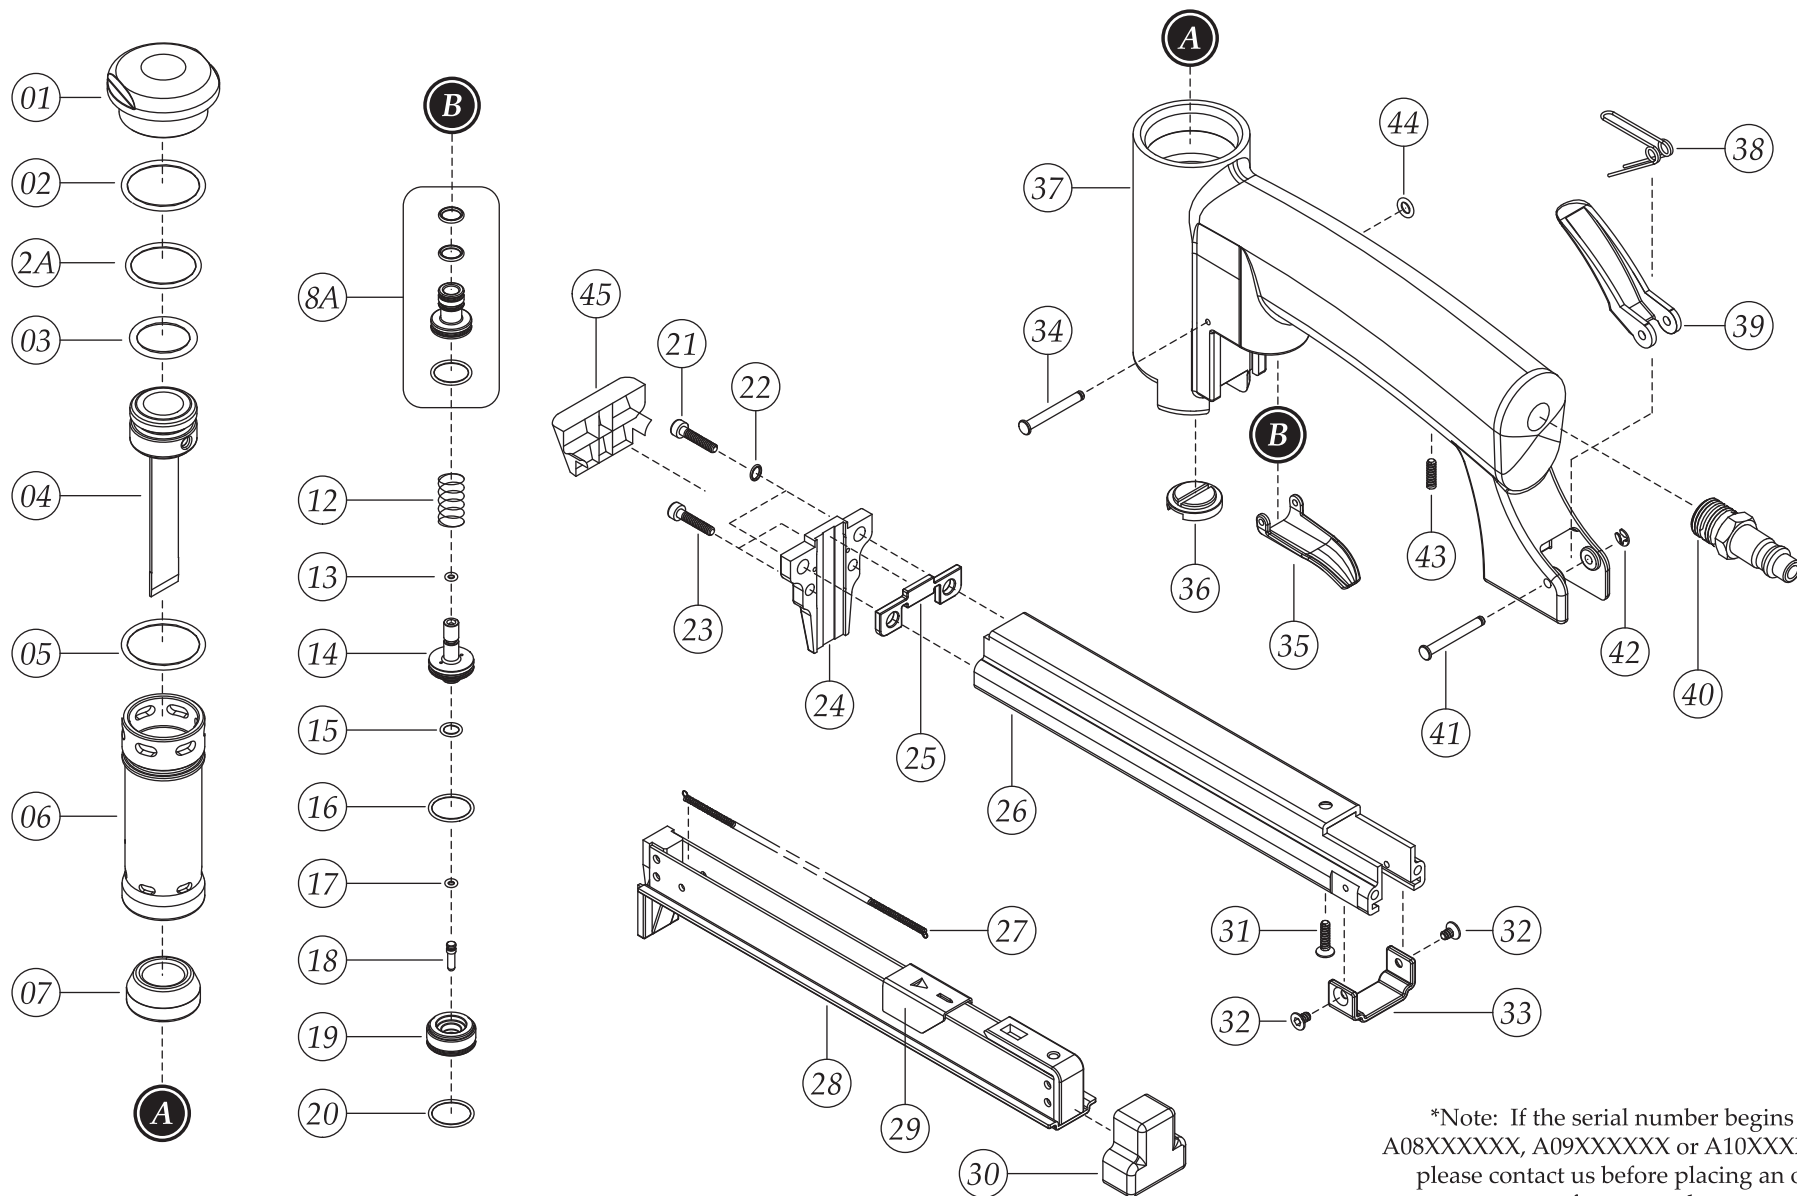

GreX 50AD, 71AD, 80AD, A11AD

AD Series Fine Wire Staplers

EXPLODED DIAGRAM

*Note: If the serial number begins with A08XXXXXX, A09XXXXXX or A10XXXXXX, please contact us before placing an order for any replacement parts.

Grex 50AD, 71AD, 80AD, A11AD

PARTS LIST

AD Series Fine Wire Staplers

No.	Part No.	Description
1	23572	Head Cap Hammer
2	96100	O-Ring (Head Cap / Cylinder)
2A	96138	O-Ring (Driver Piston)
3	96101	O-Ring (Driver Piston)
4	23573	Piston Ram Assembly (50AD & AF)
	23507	Piston Ram Assembly (71AD & AF)
	23512	Piston Ram Assembly (80AD & AF)
	23559	Piston Ram Assembly (A11AD)
5	96100	O-Ring (Head Cap / Cylinder)
6	23503	Cylinder (AD Series)
7	23504	Bumper
8A	23563	Trigger Valve A Assembly
12	23506	Trigger Valve Spring
13	96137	O-Ring C (Trigger Valve)
14	23508	Trigger Valve B (AD Series)
15	96105	O-Ring D (Trigger Valve) AD Series
16	96106	O-Ring E (Trigger Valve) AD Series
17	96107	O-Ring F (Trigger Valve)
18	23509	Trigger Valve Stem (AD Series)
19	23510	Triger Valve Guide (AD Series)
20	96106	O-Ring E (Trigger Valve)
21	99039	Hex. Soc. Head Screw
22	97002	Spring Washer
23	99026	Hex. Soc. Head Screw
24	23574	Nose (50AD & AF)
	23515	Nose (71AD & AF)
	23520	Nose (80AD & AF)
	23558	Nose (A11AD)
25	23513	Nose Plate (For all 71 & 80)
	23564	Nose Plate (For all 50, A11 & 2116)