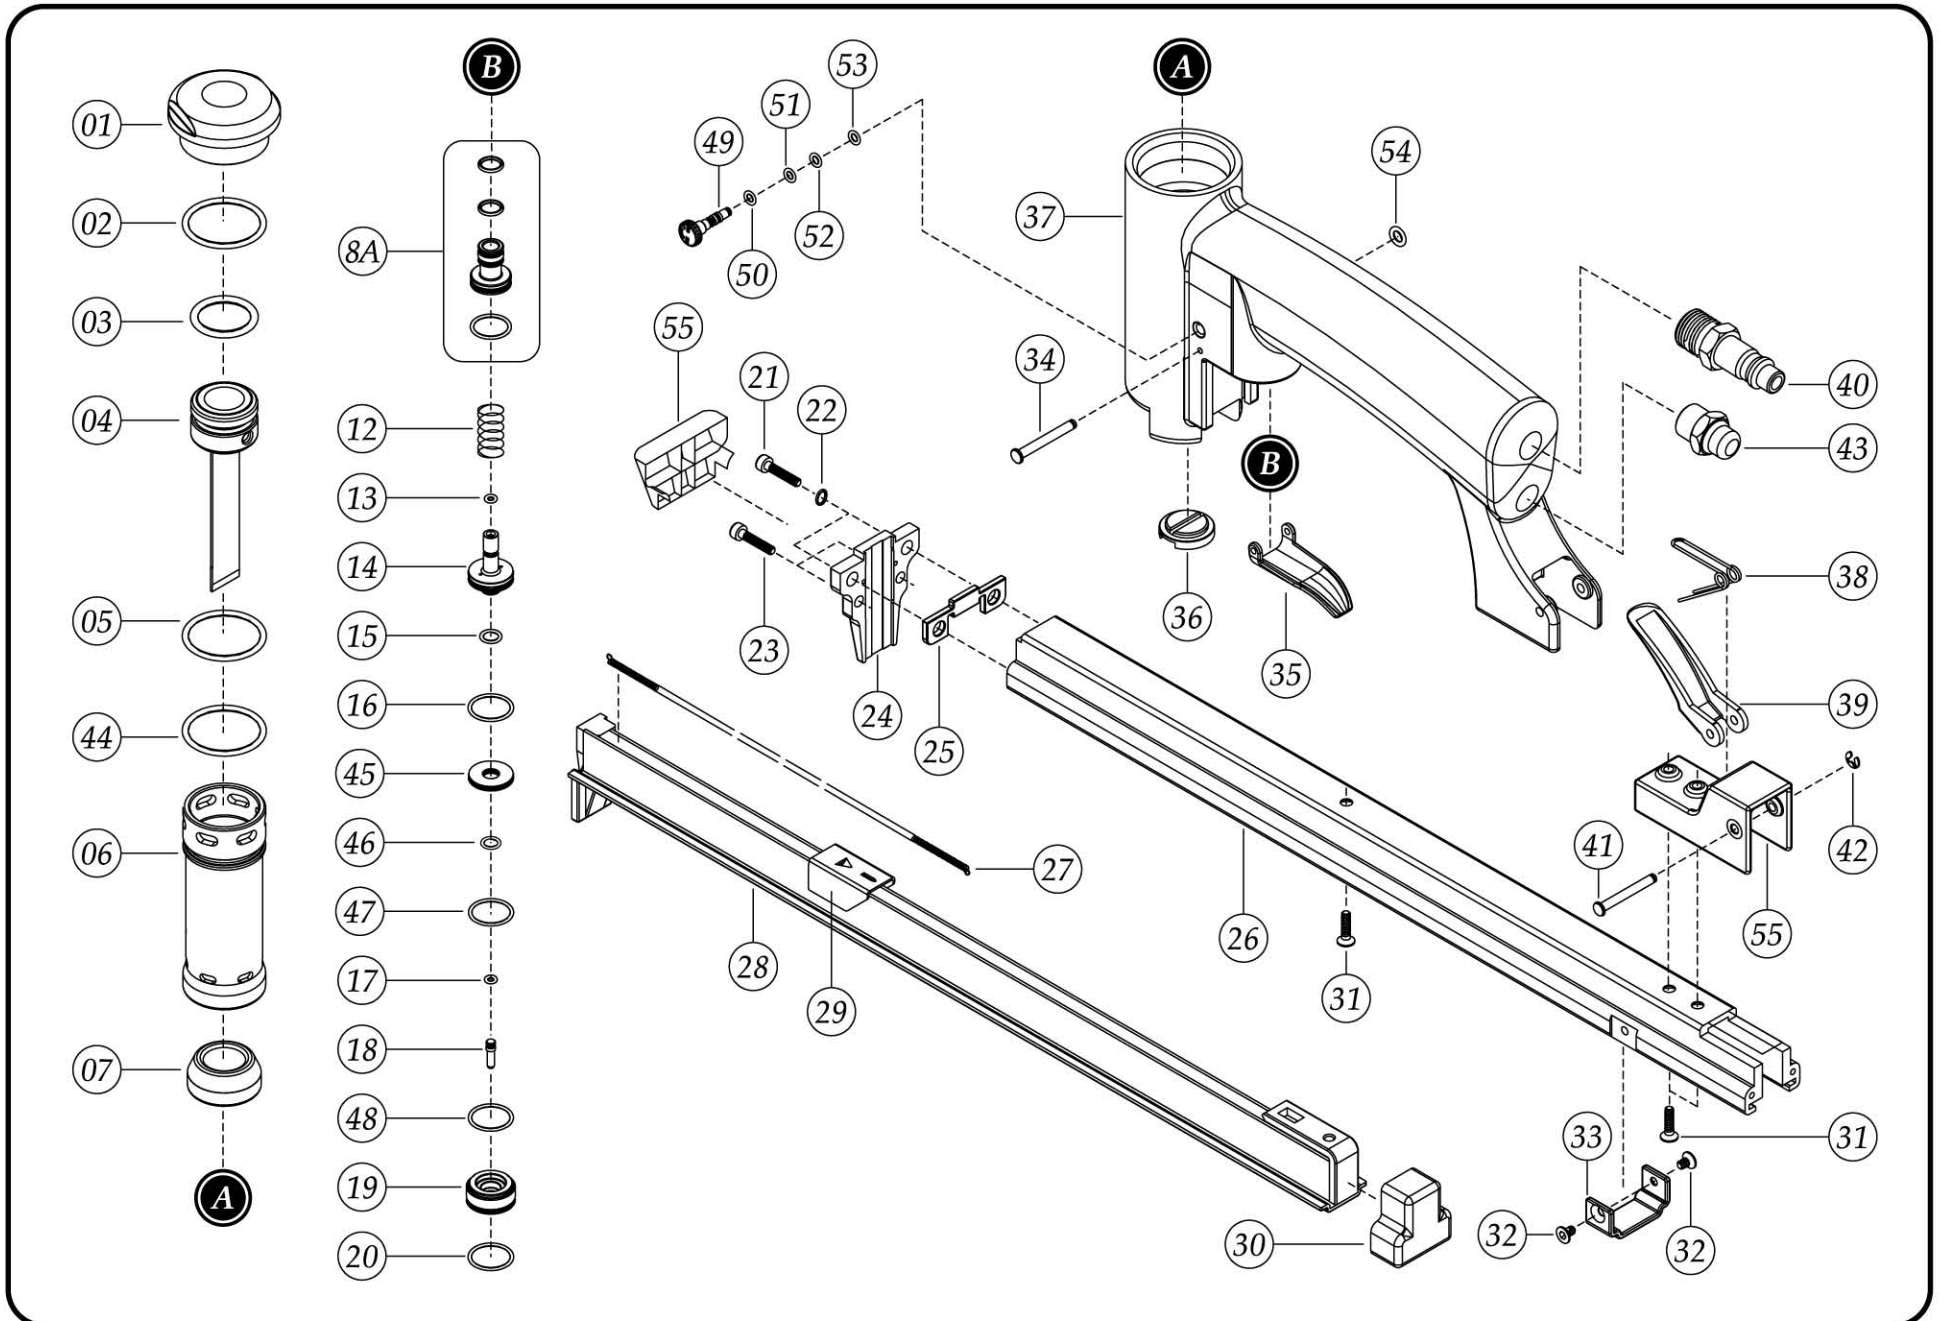

Grex 50AF-LM, 71AF-LM, 80AF-LM

AF Series Auto-Firing Fine Wire Staplers w/ Long Magazine

EXPLODED DIAGRAM

Grex 50AF-LM, 71AF-LM, 80AF-LM

PARTS LIST

AF-LM Series Auto-Firing Fine Wire Staplers w/ Long Magazine

No.	Part No.	Description
01	23501	Head Cap Hammer
02	96100	O-Ring (Head Cap / Cylinder)
03	96101	O-Ring (Driver Piston)
04	23502	Piston Ram Assembly (50AD, AF & AF-LM)
	23507	Piston Ram Assembly (71AD, AF & AF-LM)
	23512	Piston Ram Assembly (80AD, AF & AF-LM)
05	96100	O-Ring (Head Cap / Cylinder)
06	23532	Cylinder (AF & AF-LM Series)
07	23504	Bumper
8A	23563	Trigger Valve A Assembly
12	23506	Trigger Valve Spring
13	96104	O-Ring C (Trigger Valve)
14	23533	Trigger Valve B (AF & AF-LM Series)
15	96108	O-Ring D (Trigger Valve) AF & AF-LM Series
16	96109	O-Ring E (Trigger Valve) AF & AF-LM Series
17	96107	O-Ring F (Trigger Valve)
18	23534	Trigger Valve Stem (AF & AF-LM Series)
19	23535	Trigger Valve Guide (AF & AF-LM Series)
20	96106	O-Ring E (Trigger Valve)
21	99039	Hex. Soc. Head Screw
22	97002	Spring Washer
23	99026	Hex. Soc. Head Screw
24	23511	Nose (50AD, AF & AF-LM)
	23515	Nose (71AD, AF & AF-LM)
	23520	Nose (80AD, AF & AF-LM)
25	23513	Nose Plate (For All 71 & 80)
	23564	Nose Plate (For all 50, A11 & 2116)
26	23539	Magazine Cover (50AF-LM)
	23540	Magazine Cover (71AF-LM)
	23541	Magazine Cover (80AF-LM)
27	23542	Pusher Spring (AF-LM Series only)
28	23543	Magazine (50AF-LM)
	23544	Magazine (71AF-LM)
	23545	Magazine (80AF-LM)

No.	Part No.	Description
29	23074	Pusher (50AD, AF & AF-LM)
	23047	Pusher (71AD, AF & AF-LM)
	23060	Pusher (80AD, AF & AF-LM)
30	23518	Rear Magazine Bumper
31	91010	Hex. Soc. Flat Head Screw
32	91004	Hex. Soc. Flat Head Screw
33	23523	Magazine Retainer
34	23519	Pin (Trigger)
35	23524	Trigger
36	23525	Seal
37	23537	Gun Body (AF & AF-LM Series)
38	23528	Magazine Latch Spring
39	23546	Magazine Latch (AF-LM Series only)
40	94001	Coupling Plug
41	23530	Pin (Magazine Latch)
42	95001	E-Ring
43	23531	Air Silencer
44	96113	O-Ring 2 Cylinder (AF, AF-LM)
45	23536	Trigger Valve Plate (AF, AF-LM Series)
46	96105	O-Ring Trigger (AF, AF-LM Series)
47	96116	O-Ring Trigger (AF, AF-LM Series)
48	96116	O-Ring Trigger (AF, AF-LM Series)
49	23538	Auto Adjust Knob (AF, AF-LM Series)
50	96114	O-Ring (AF, AF-LM Series)
51	96111	O-Ring (AF, AF-LM Series)
52	96111	O-Ring (AF, AF-LM Series)
53	96115	O-Ring (AF, AF-LM Series)
54	96110	O-Ring
55	23547	Latch Bracket (AF-LM Series only)
56	23561	Nose Cover