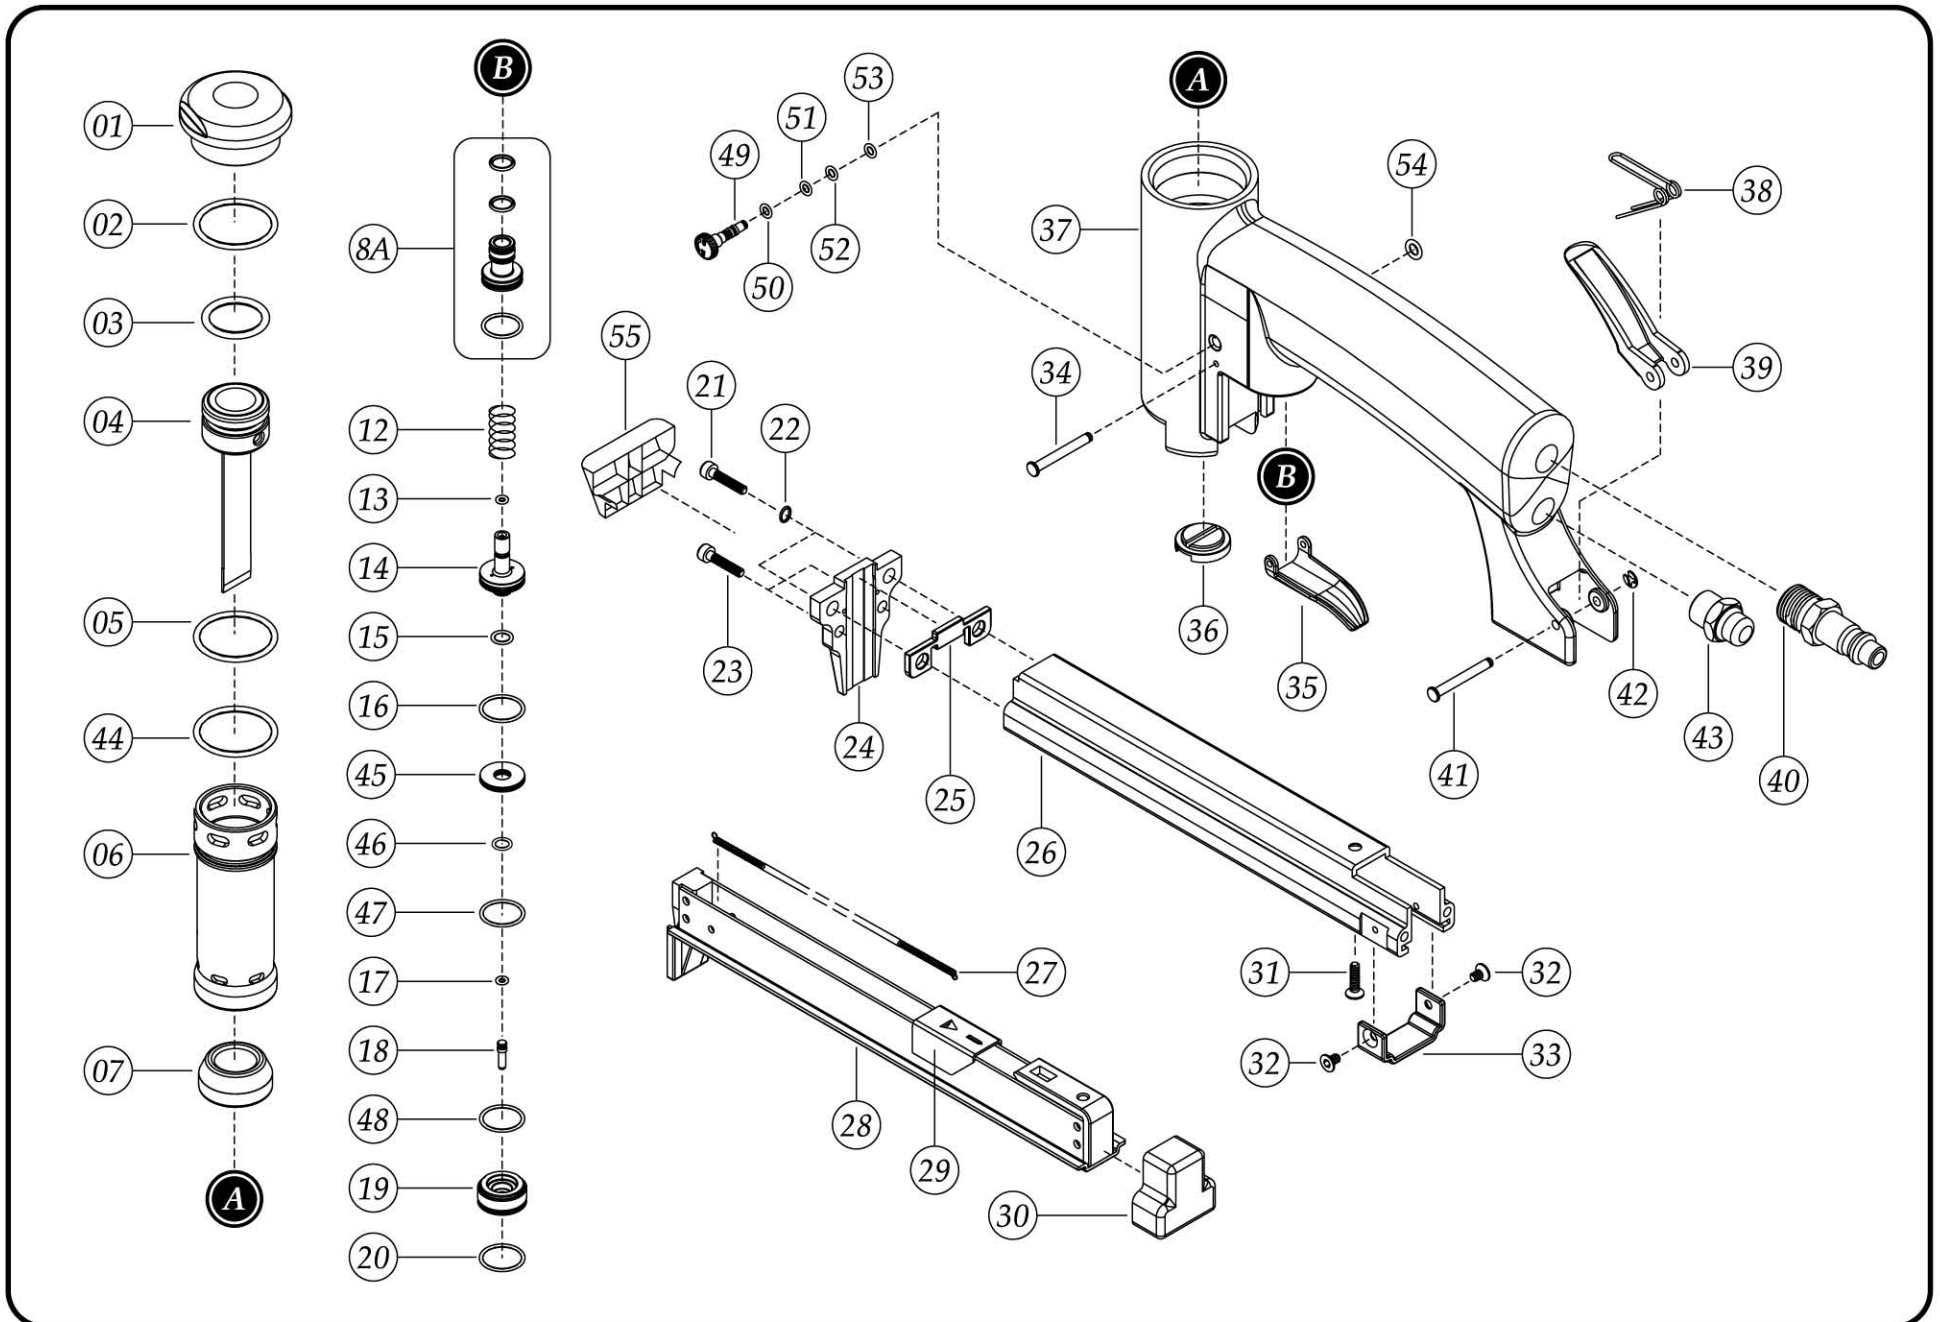

Grex 50AF, 71AF, 80AF

AF Series Auto-Firing Fine Wire Staplers

EXPLODED DIAGRAM

Grex 50AF, 71AF, 80AF

AF Series Auto-Firing Fine Wire Staplers

PARTS LIST

No.	Part No.	Description
01	23501	Head Cap Hammer
02	96100	O-Ring (Head Cap / Cylinder)
03	96101	O-Ring (Driver Piston)
04	23502	Piston Ram Assembly (50AD, AF & AF-LM)
	23507	Piston Ram Assembly (71AD, AF & AF-LM)
	23512	Piston Ram Assembly (80AD, AF & AF-LM)
05	96100	O-Ring (Head Cap / Cylinder)
06	23532	Cylinder (AF & AF-LM Series)
07	23504	Bumper
8A	23563	Trigger Valve A Assembly
12	23506	Trigger Valve Spring
13	96104	O-Ring C (Trigger Valve)
14	23533	Trigger Valve B (AF & AF-LM Series)
15	96108	O-Ring D (Trigger Valve) AF & AF-LM Series
16	96109	O-Ring E (Trigger Valve) AF & AF-LM Series
17	96107	O-Ring F (Trigger Valve)
18	23534	Trigger Valve Stem (AF & AF-LM Series)
19	23535	Trigger Valve Guide (AF & AF-LM Series)
20	96106	O-Ring E (Trigger Valve)
21	99039	Hex. Soc. Head Screw
22	97002	Spring Washer
23	99026	Hex. Soc. Head Screw
24	23511	Nose (50AD, AF & AF-LM)
	23515	Nose (71AD, AF & AF-LM)
	23520	Nose (80AD, AF & AF-LM)
25	23513	Nose Plate (For All 71 & 80)
	23564	Nose Plate (For all 50, A11 & 2116)
26	23514	Magazine Cover (50AD & AF)
	23517	Magazine Cover (71AD & AF)
	23522	Magazine Cover (80AD & AF)
27	23049	Pusher Spring (AF-LM Series only)