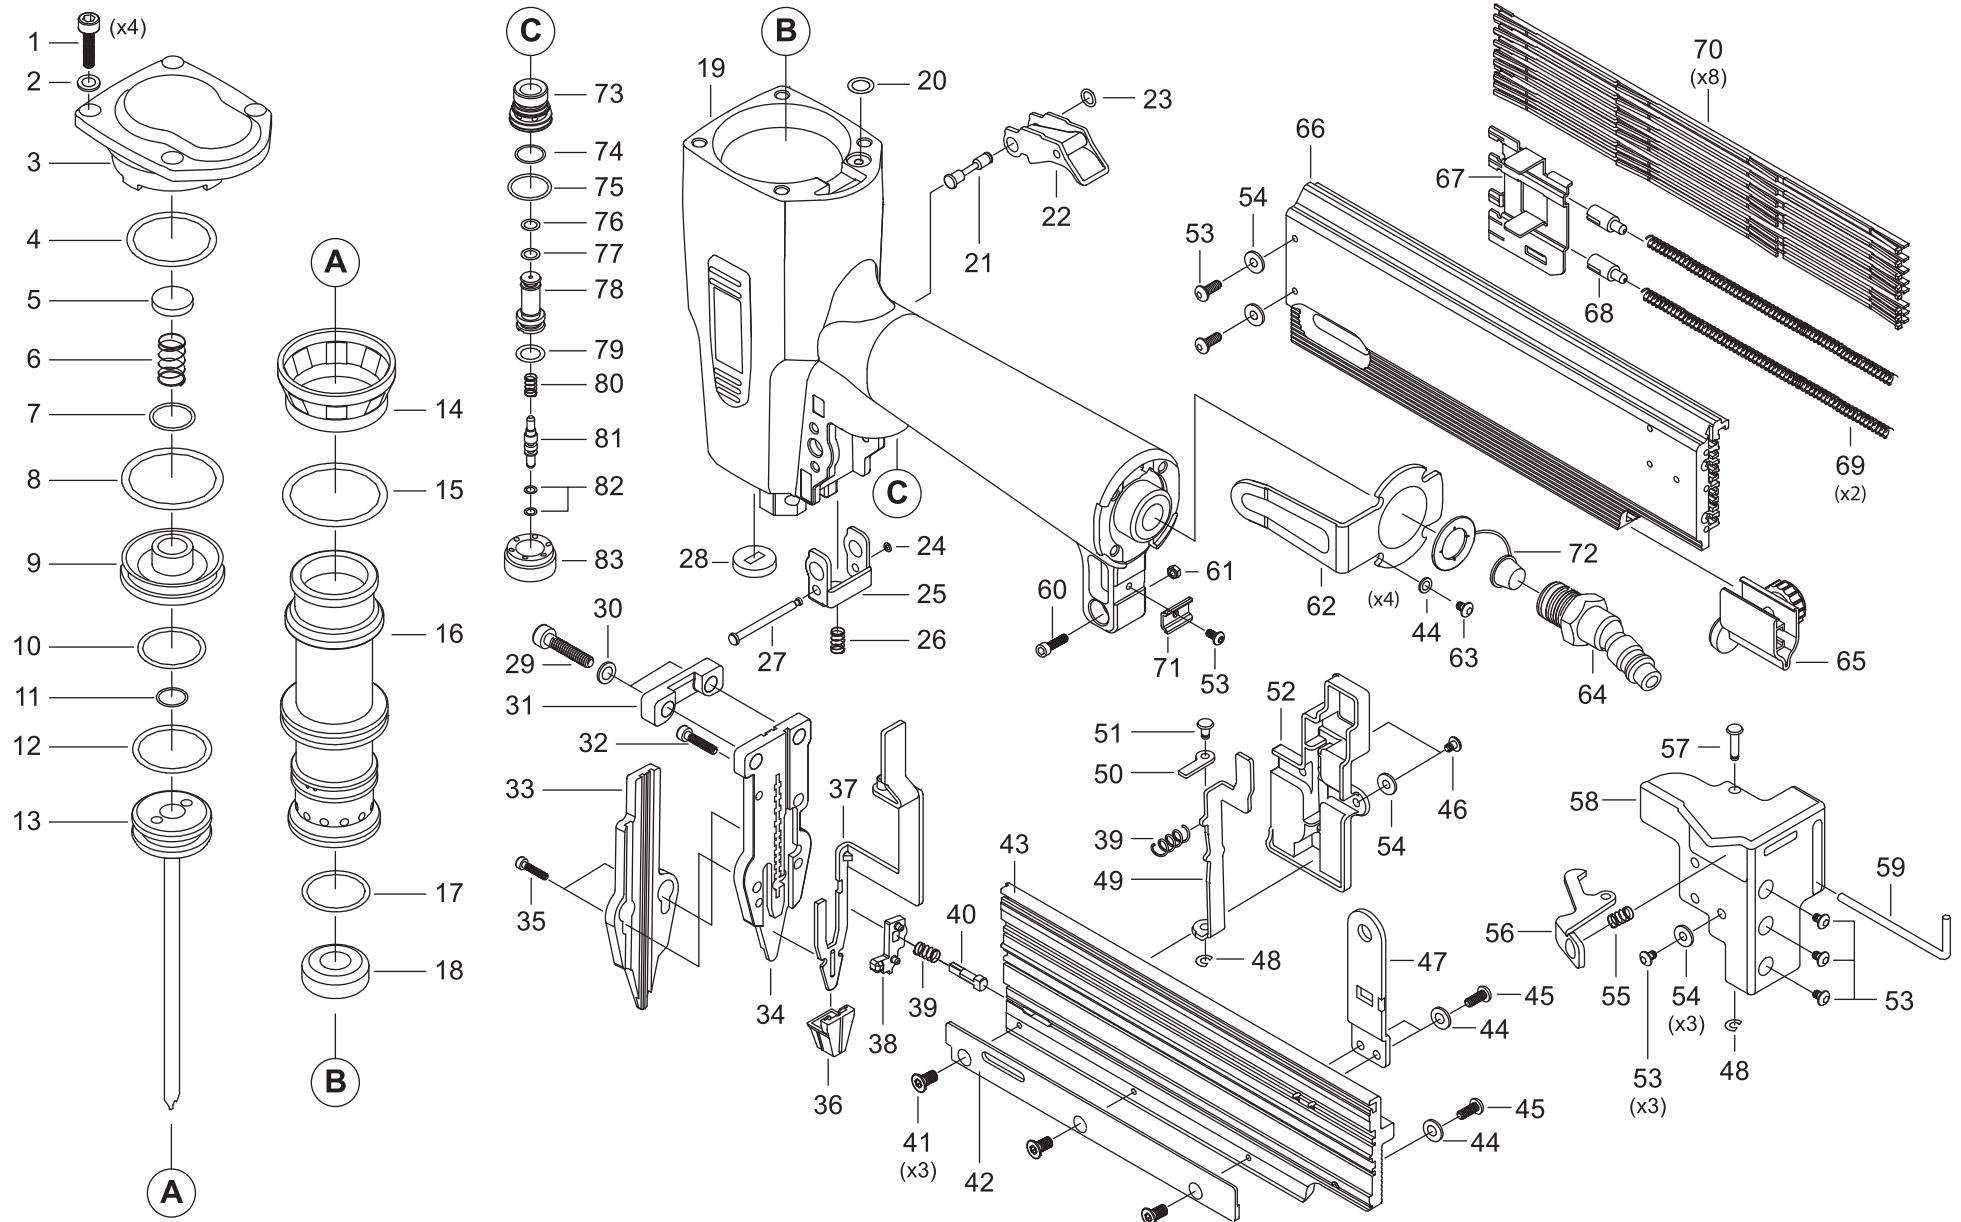

Grex H850LX

2" 21 Gauge Brad Nailer

EXPLODED DIAGRAM

Grex H850LX

2" 21 Gauge Brad Nailer

PARTS LIST

No.	Part No.	Description	Qty'
1	99006	Hex Soc HD Screw	4
2	97002	Spring Washer	4
3	68001	Head Cap	1
4	96201	O-Ring	1
5	68002	Valve Seal	1
6	68003	Head Valve Spring	1
7	96202	O-Ring	1
8	96203	O-Ring	1
9	68004	Head Valve	1
10	96204	O-Ring	1
11	96205	O-Ring	1
12	96101	O-Ring	1
13	68800	Piston Ram Assembly	1
14	68005	Cylinder Collar	1
15	96206	O-Ring	1
16	68006	Cylinder	1
17	96133	O-Ring	1
18	68007	Bumper	1
19	68008	Gun Body	1
20	96137	O-Ring	1
21	68009	Pin, Trigger	1
22	68010	Trigger Assembly	1
23	96636	O-Ring	1
24	96110	O-Ring	1
25	68011	Safety Guide	1
26	68012	Safety Spring	1
27	68013	Pin, Safety Guide	1
28	68014	Driver Seal (Ram Guide)	1
29	99022	Hex Soc HD Screw	2
30	97002	Spring Washer	2
31	68015	Nose Cover B	1
32	99026	Hex Soc HD Screw	1
33	68801	Nose Cover	1
34	68802	Nose Guide Plate	1
35	99002	Hex Soc HD Screw	2
36	68016	No Mar Tip	2
37	68017	Safety	1
38	68018	Lock-Out Pin Cover	1
39	68019	Spring, Lock-Out Pin	2
40	68020	Lock Out Pin	1
41	91004	Hex Soc Flat Screw	3
42	68807	Magazine Rail Plate	1