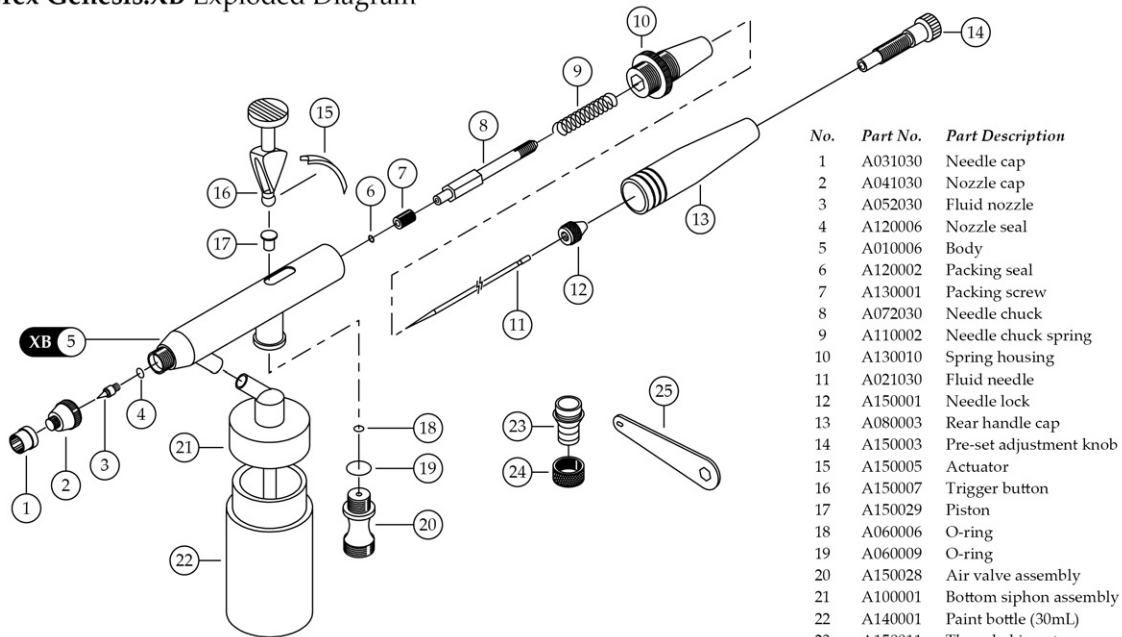

Grex Genesis.XB Exploded Diagram

No.	Part No.	Part Description
1	A031030	Needle cap
2	A041030	Nozzle cap
3	A052030	Fluid nozzle
4	A120006	Nozzle seal
5	A010006	Body
6	A120002	Packing seal
7	A130001	Packing screw
8	A072030	Needle chuck
9	A110002	Needle chuck spring
10	A130010	Spring housing
11	A021030	Fluid needle
12	A150001	Needle lock
13	A080003	Rear handle cap
14	A150003	Pre-set adjustment knob
15	A150005	Actuator
16	A150007	Trigger button
17	A150029	Piston
18	A060006	O-ring
19	A060009	O-ring
20	A150028	Air valve assembly
21	A100001	Bottom siphon assembly
22	A140001	Paint bottle (30mL)
23	A150011	Threaded insert
24	A150012	Nut
25	A150027	Nozzle wrench