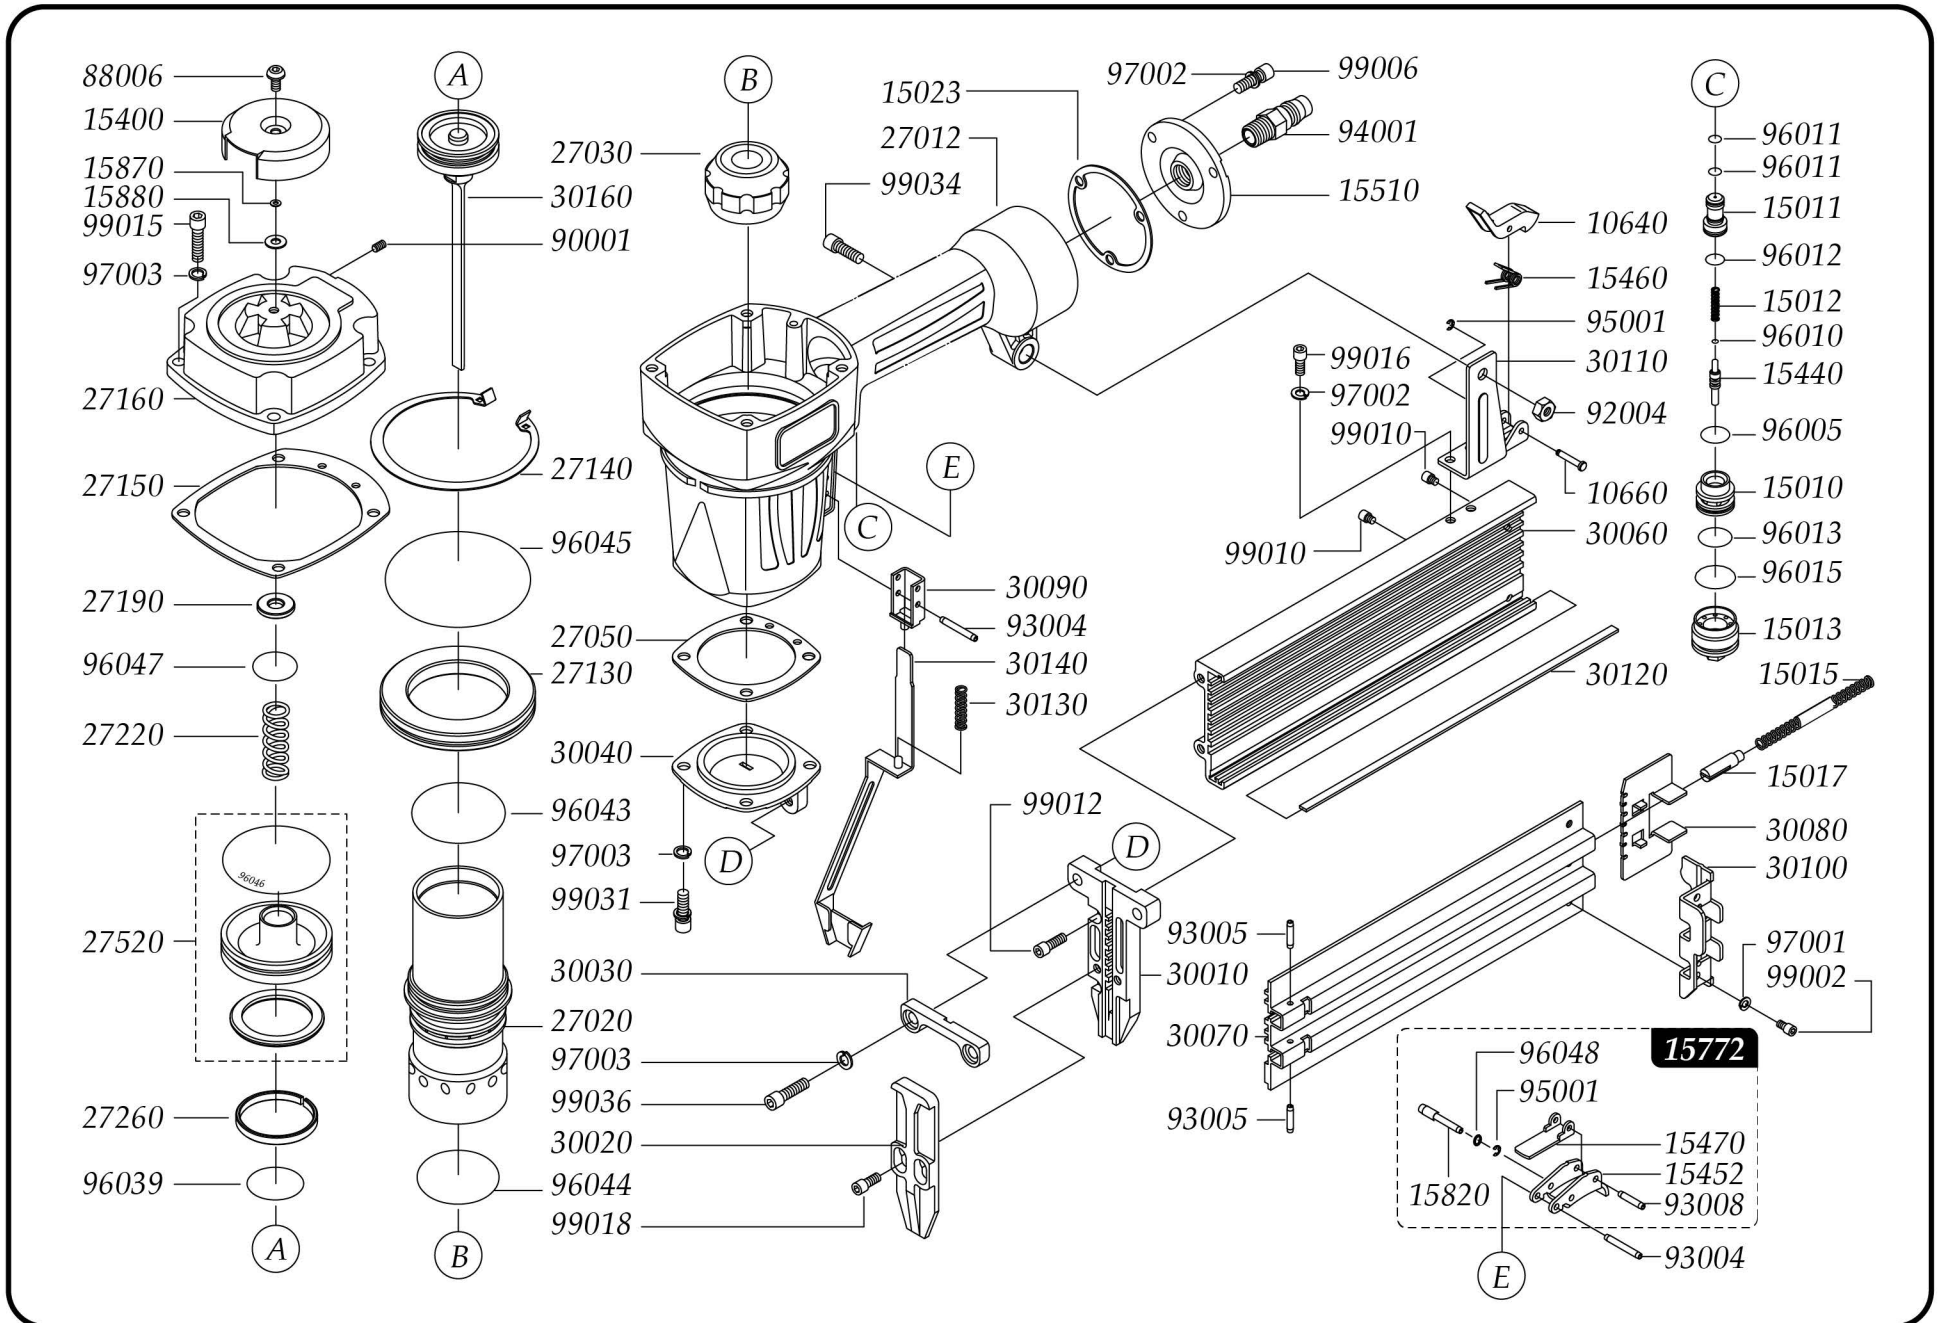

GreX 2564

2-1/2" Length Concrete T-Nailer

EXPLODED DIAGRAM

Grex 2564

2-1/2" Length Concrete T-Nailer

PARTS LIST

Part No.	Description
10640	Latch
10660	Pin
15010	Trigger Valve Head
15011	Trigger Valve
15012	Spring
15013	Trigger Valve Guide
15015	Spring
15017	Shaft
15023	Inlet Cap Gasket
15400	Deflector
15440	Trigger Valve Stem
15452	Primary Trigger
15460	Spring
15470	Secondary Trigger
15510	End Cap
15772	Bump or Single Fire Trigger
15820	Trigger Adjust Pin
15870	Seal
15880	Seal
27012	Gun Body
27020	Cylinder
27030	Bumper
27050	Bottom Gasket
27130	Cylinder Spacer
27140	C-Ring
27150	Cap Gasket
27160	Cap
27170	Collar
27180	Head Valve Piston
27190	Seal
27220	Spring
27260	Piston O-Ring
27520	Head Valve Assembly
30010	Nose
30020	Nose Cover A
30030	Nose Cover B
30040	Bottom Cap
30060	Magazine
30070	Magazine Cover
30080	Pusher
30090	Safety Guide

Part No.	Description
30100	Latch Plate
30110	Latch Bracket
30120	Steel Plate
30130	Spring
30140	Safety
30160	Piston Ram Assembly
88006	Hex. Soc. Head Screw
90001	Hex. Soc. Head Set Screw
92004	Lock Nut
93004	Spring Pin
93005	Spring Pin
93008	Spring Pin
94001	Coupling Plug
95001	E-Ring
96005	O-Ring
96010	O-Ring
96011	O-Ring
96012	O-Ring
96013	O-Ring
96015	O-Ring
96039	O-Ring
96043	O-Ring
96044	O-Ring
96045	O-Ring
96046	O-Ring
96047	O-Ring
96048	O-Ring
97001	Spring Washer
97002	Spring Washer
97003	Spring Washer
99002	Hex. Soc. Head Screw
99006	Hex. Soc. Head Screw
99010	Hex. Soc. Head Screw
99012	Hex. Soc. Head Screw
99015	Hex. Soc. Head Screw
99016	Hex. Soc. Head Screw
99018	Hex. Soc. Head Screw
99031	Hex. Soc. Head Screw
99034	Hex. Soc. Head Screw
99036	Hex. Soc. Head Screw