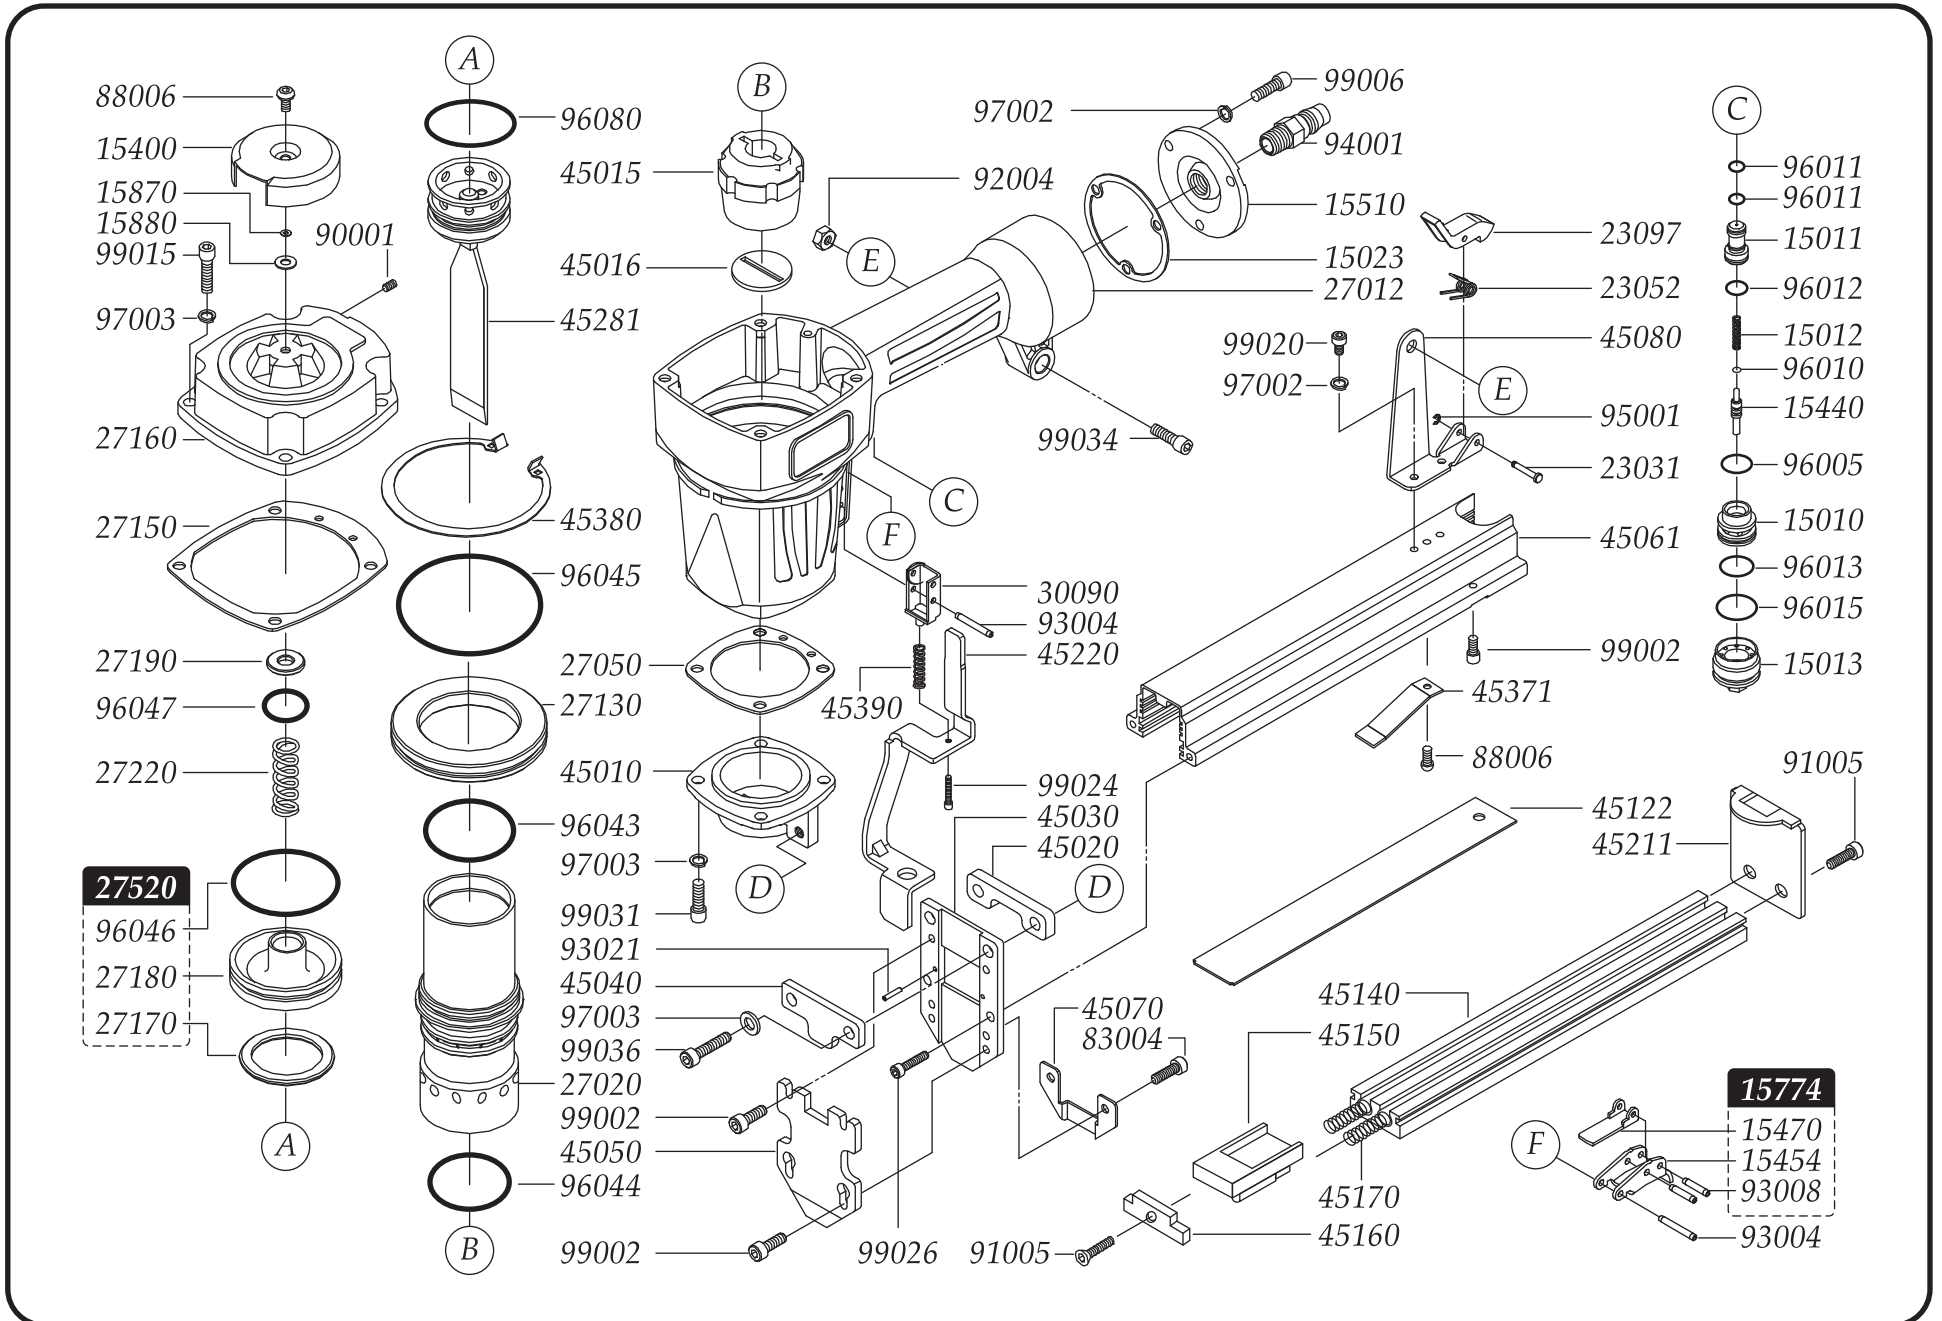

Grex CF15AA

25 Gauge 1" Crown Corrugated Nailer

EXPLODED DIAGRAM